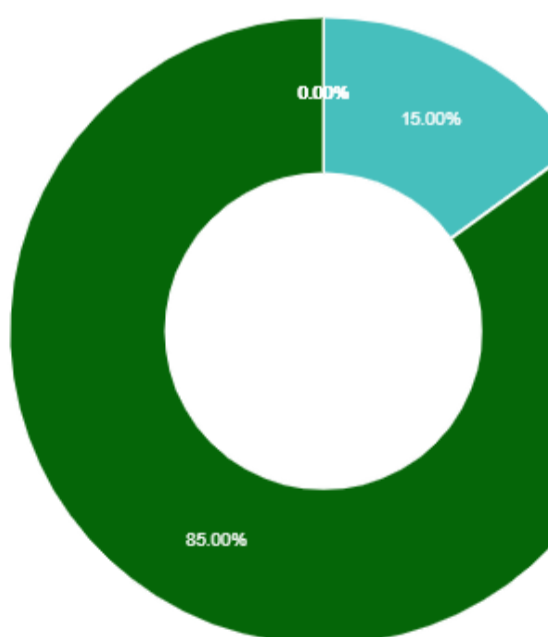

11. Presentation of the lecture was.

- Unsatisfactory
- Average
- Satisfactory
- Good
- Very Good