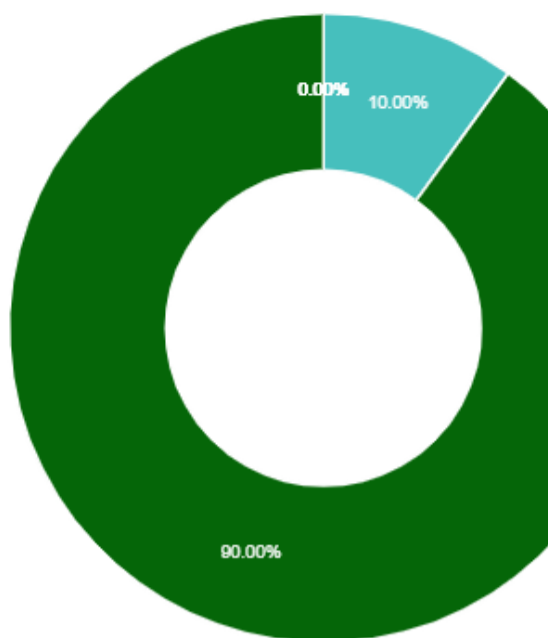

- Unsatisfactory
- Average
- Satisfactory
- Good
- Very Good

6. Accessibility of the teacher in and out of the class

- Unsatisfactory
- Average
- Satisfactory
- Good
- Very Good

7. Lecture was.

- Unsatisfactory
- Average
- Satisfactory
- Good
- Very Good

8. Subject coverage was

✓ Total20 Response Found

⚠ Minimum 13 response needed to generate Pie Chart. Response found 11

- Unsatisfactory
- Average
- Satisfactory
- Good
- Very Good

9. Nature of delivery was