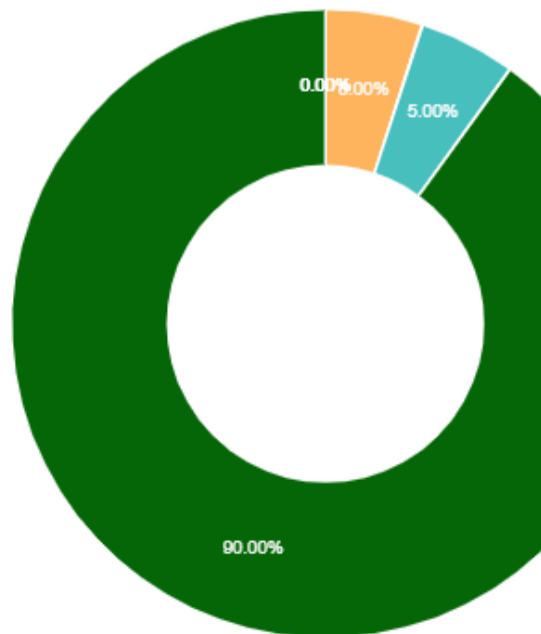

5. Ability to integrate content with other courses

- Unsatisfactory
- Average
- Satisfactory
- Good
- Very Good