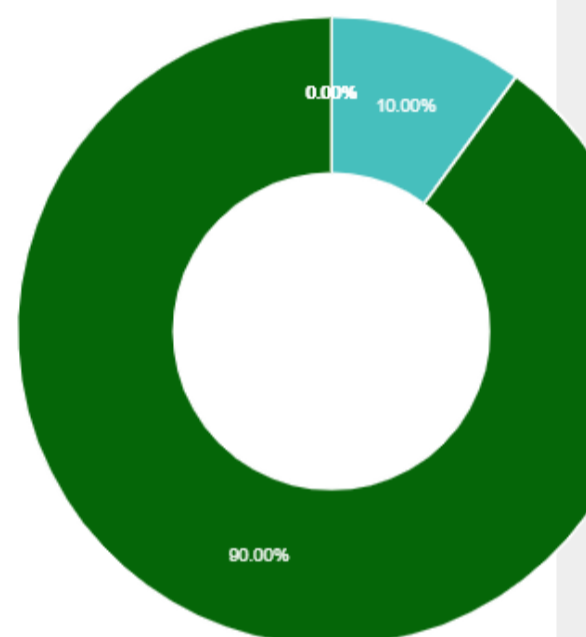

10. Whether questions from students were encouraged

- Unsatisfactory
- Average
- Satisfactory
- Good
- Very Good