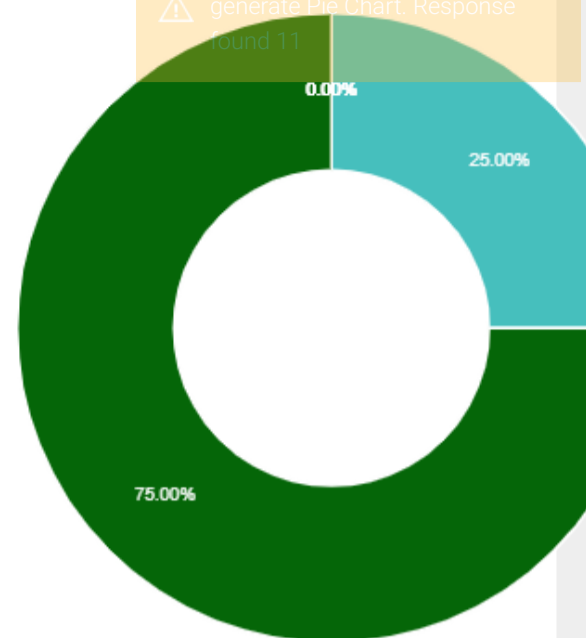

- Unsatisfactory
- Average
- Satisfactory
- Good
- Very Good

6. Accessibility of the teacher in and out of the class

- Unsatisfactory
- Average
- Satisfactory
- Good
- Very Good

7. Lecture was.

- Unsatisfactory
- Average
- Satisfactory
- Good
- Very Good

8. Subject coverage was

✓ Total20 Response Found

⚠ Minimum 13 response needed to generate Pie Chart. Response found 11

- Unsatisfactory
- Average
- Satisfactory
- Good
- Very Good

9. Nature of delivery was