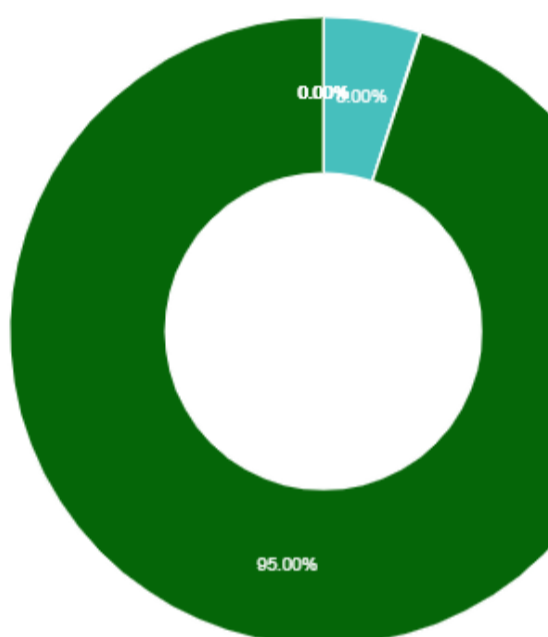

9. Nature of delivery was

- Unsatisfactory
- Average
- Satisfactory
- Good
- Very Good