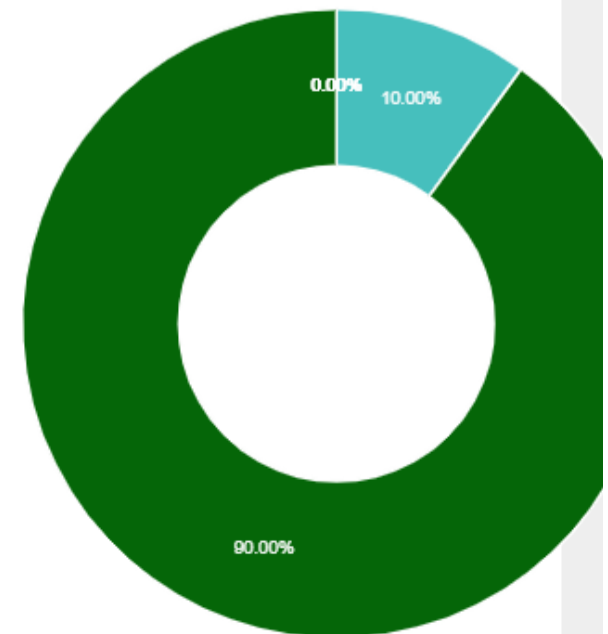

6. Accessibility of the teacher in and out of the class

- Unsatisfactory
- Average
- Satisfactory
- Good
- Very Good