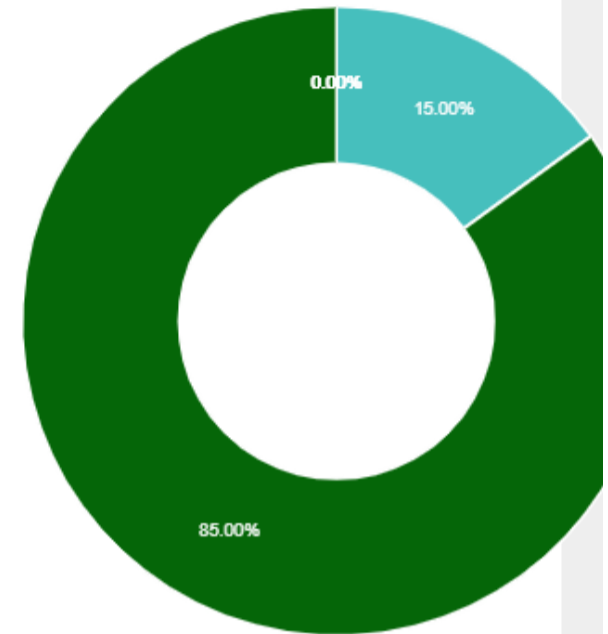

2. Communication skill in terms of articulation & comprehensibility

- Unsatisfactory
- Average
- Satisfactory
- Good
- Very Good