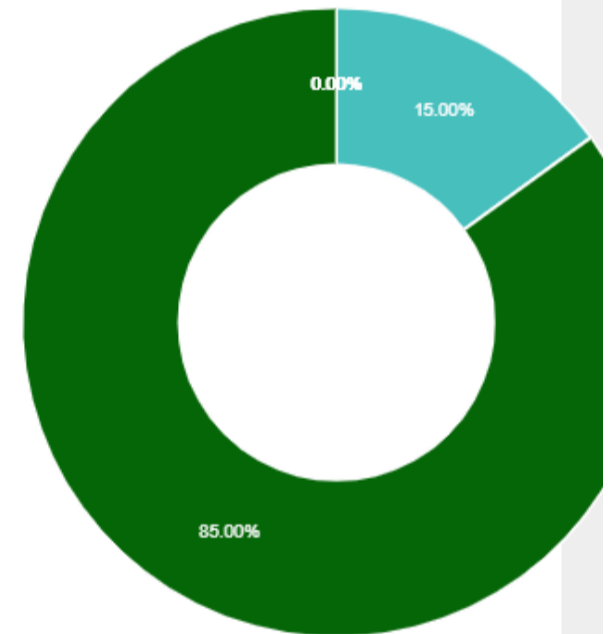

4. Interest about the subject generated by the teacher

- Unsatisfactory
- Average
- Satisfactory
- Good
- Very Good