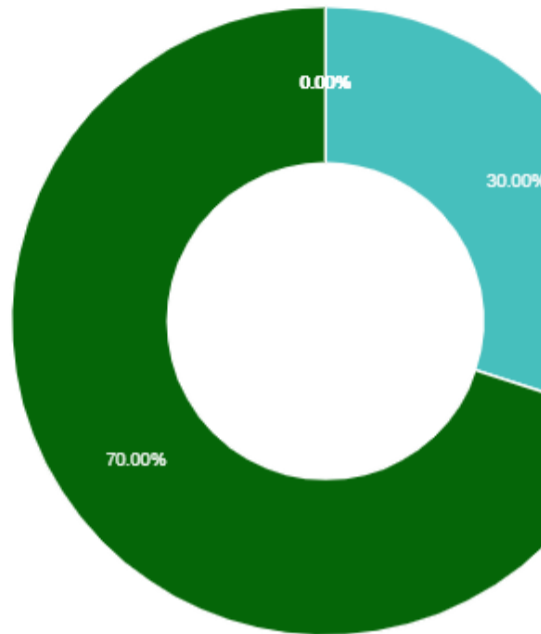

✓ Total20 Response Found

⚠ Minimum 13 response needed to generate Pie Chart. Response found 11

STUDENTS' FEEDBACK ON TEACHER

Based on 20 Response

Dept. Name Year

1. Knowledge base of the teachers perceived by you

- Unsatisfactory
- Average
- Satisfactory
- Good
- Very Good