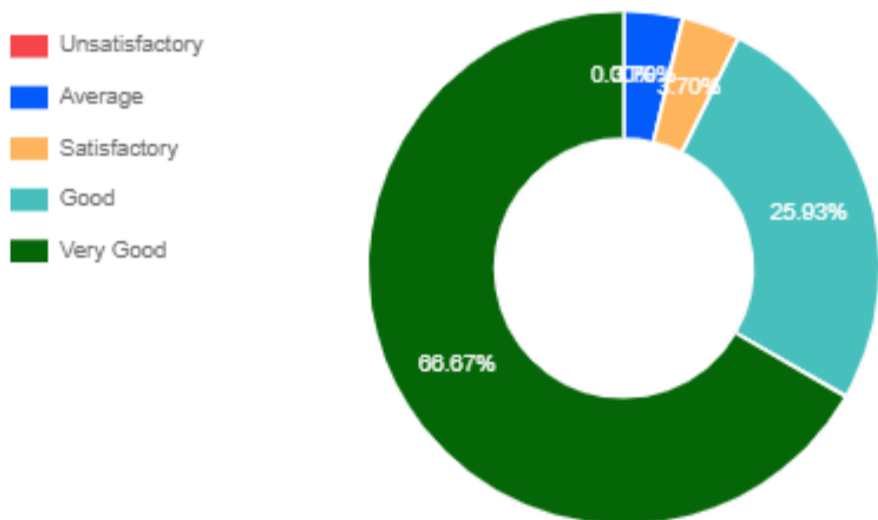

3. Sincerity/commitment of the teacher