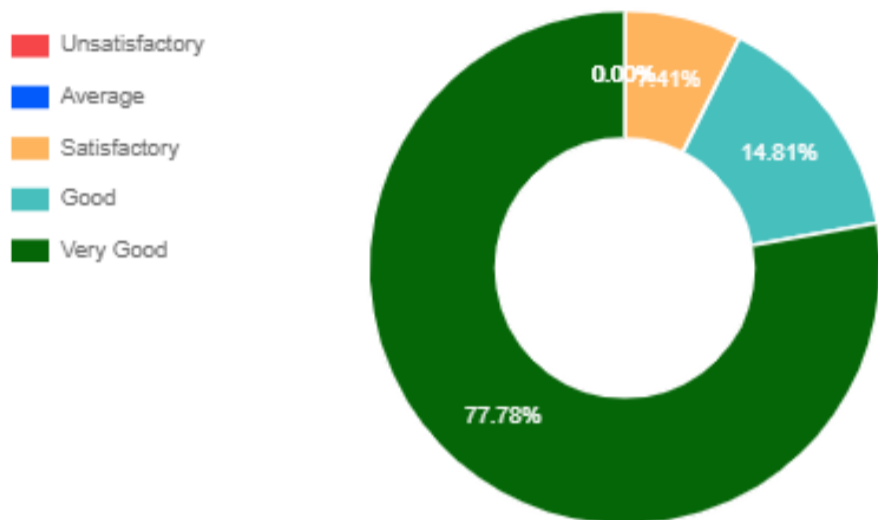

2. Communication skill in terms of articulation & comprehensibility