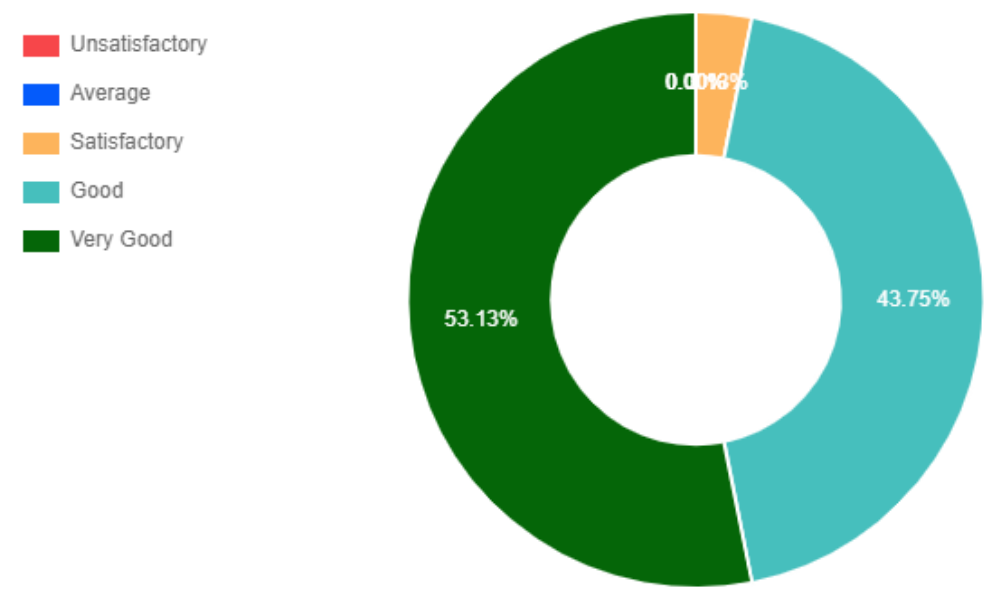

STUDENTS' FEEDBACK ON SUBJECT

Based on 32 Response

Subject Semester Year

1. Extent of coverage of course

2. Work Load of the Subject

3. Applicability/relevance to real life situation

4. Relevance of the subject in relation to the understanding of major field.