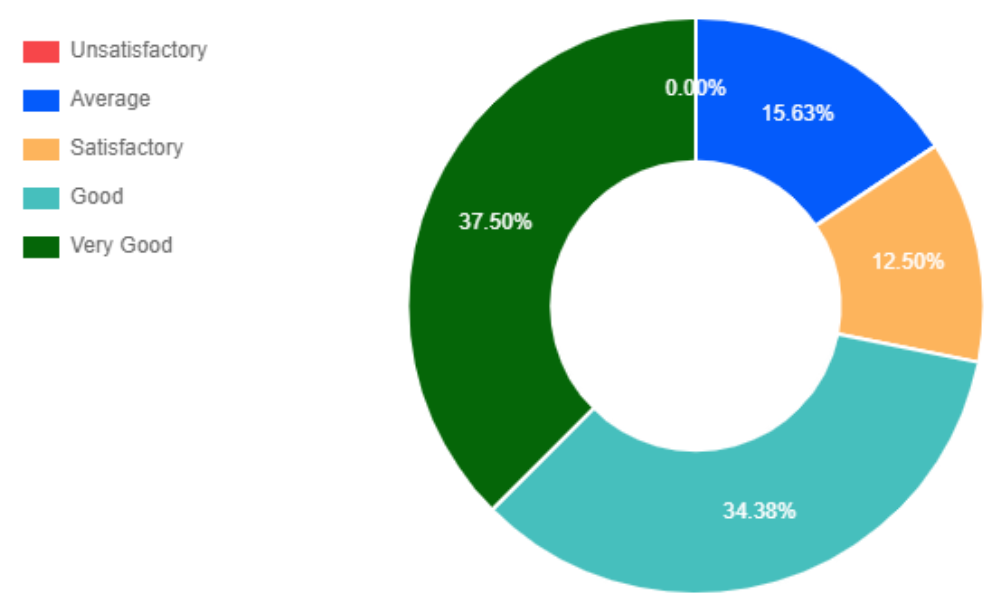

STUDENTS' FEEDBACK ON SUBJECT

Based on 32 Response

Subject Semester Year

1. Extent of coverage of course

2. Work Load of the Subject

3. Applicability/relevance to real life situation

4. Relevance of the subject in relation to the understanding of major field.