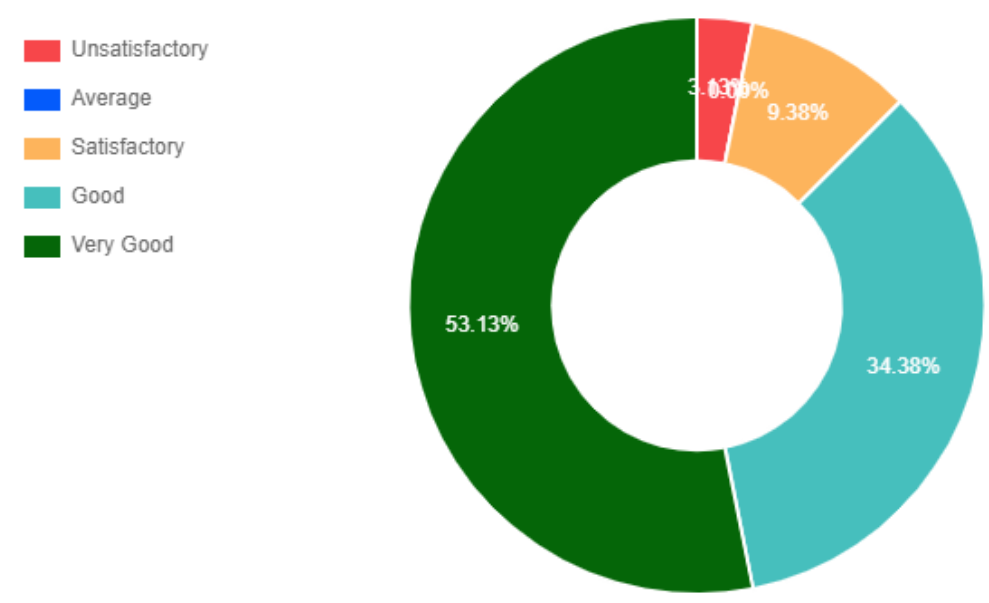

6. Relevance of the subject covered to the examination/tests