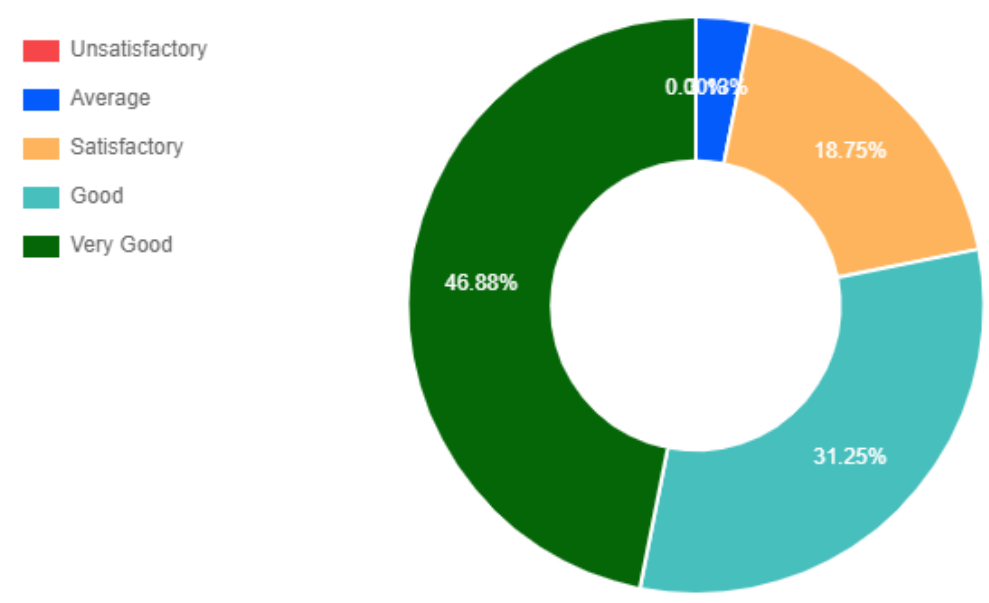

5. Availability of text book.