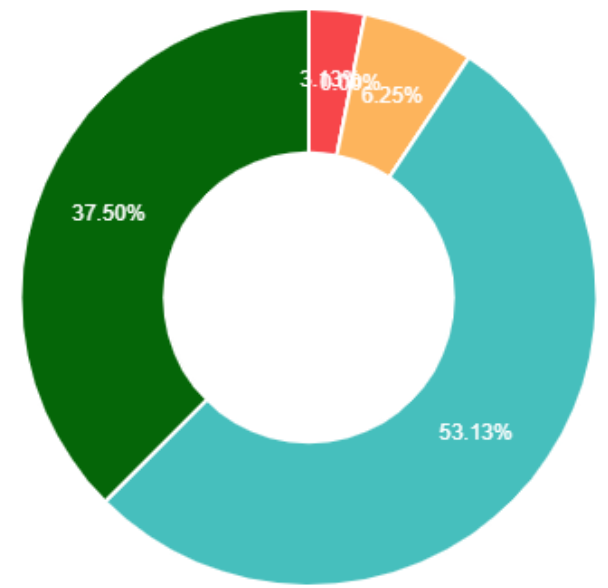

8. Overall rating

✓ Total 32 Response Found

- Unsatisfactory
- Average
- Satisfactory
- Good
- Very Good

Suggestions

1. Valo
2. Yes
3. Yes
4. All things are so good. Need more teachers.