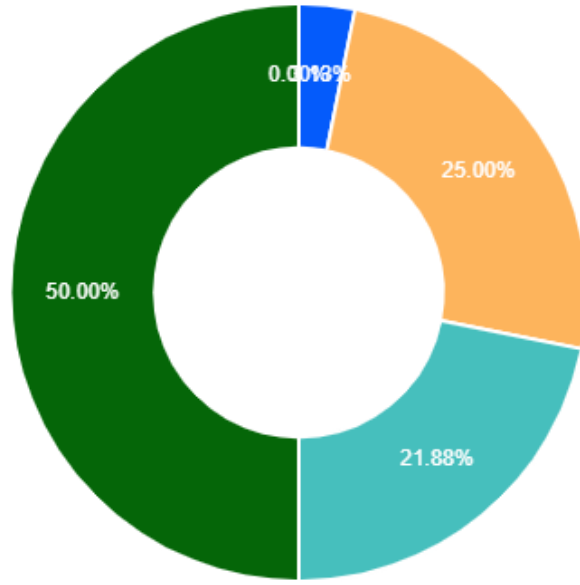

7. Additional remedial teaching for better understanding of the subject

- Unsatisfactory
- Average
- Satisfactory
- Good
- Very Good