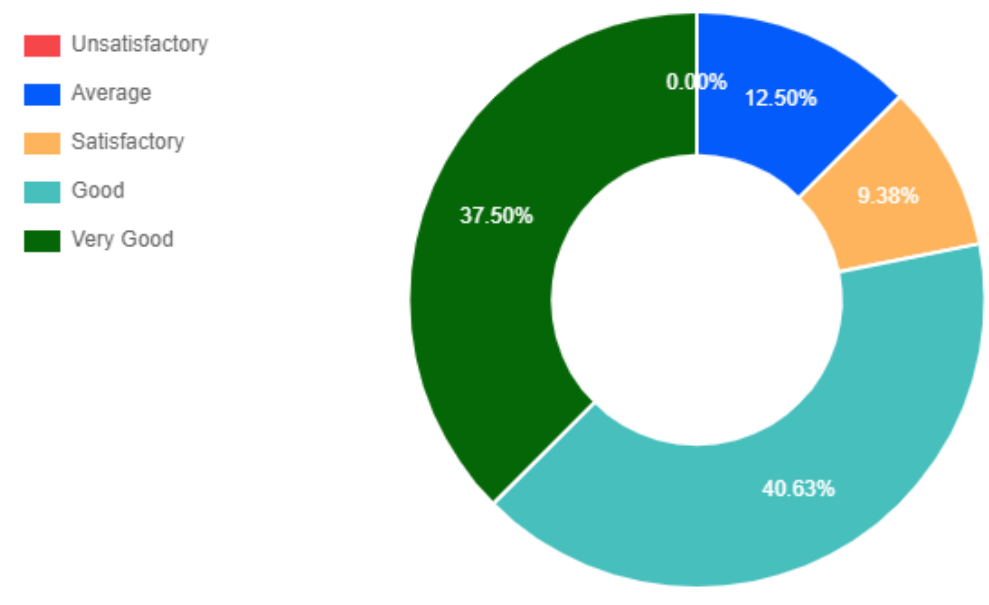

STUDENTS' FEEDBACK ON SUBJECT

Based on 32 Response

Subject Semester Year

1. Extent of coverage of course

2. Work Load of the Subject

3. Applicability/relevance to real life situation

4. Relevance of the subject in relation to the understanding of major field.