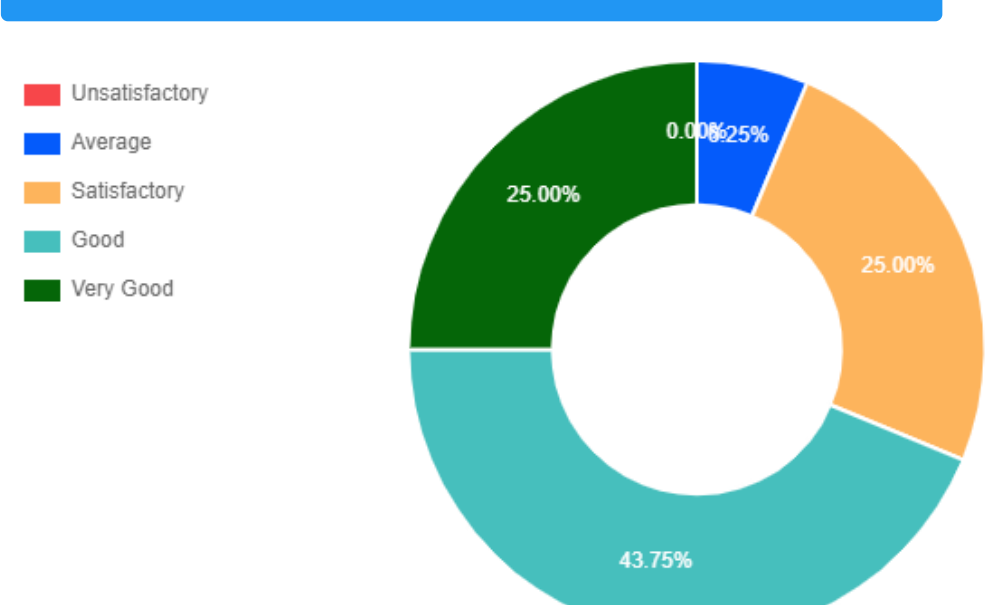

STUDENTS' FEEDBACK ON SUBJECT

Based on 32 Response

Subject Semester Year

1. Extent of coverage of course

2. Work Load of the Subject

3. Applicability/relevance to real life situation

4. Relevance of the subject in relation to the understanding of major field.