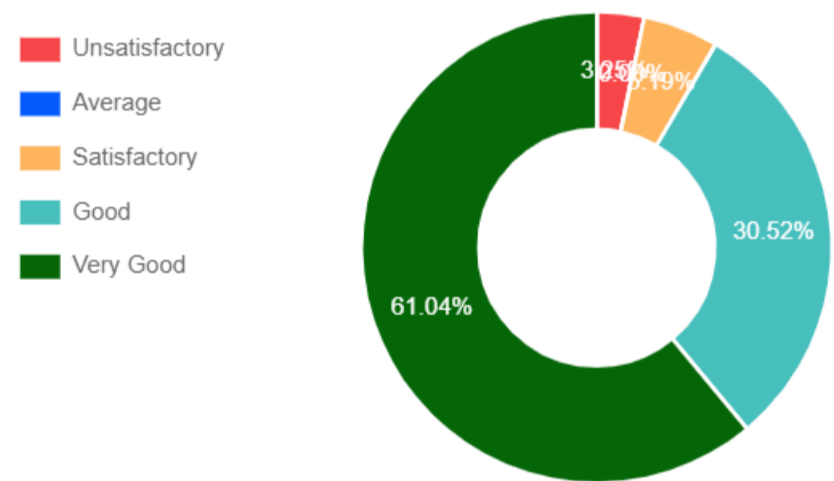

STUDENTS' FEEDBACK ON SUBJECT

Based on 154 Response

Subject Semester Year

1. Extent of coverage of course

2. Work Load of the Subject

3. Applicability/relevance to real life situation

4. Relevance of the subject in relation to the understanding of major field.