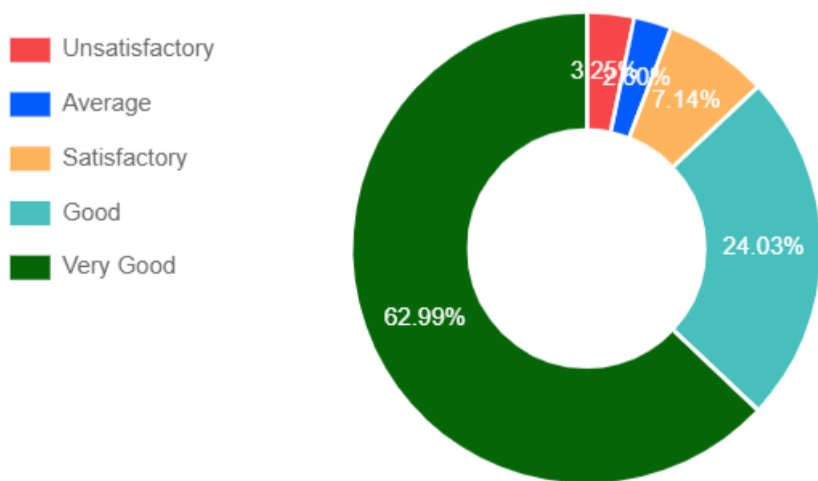

6. Relevance of the subject covered to the examination/tests