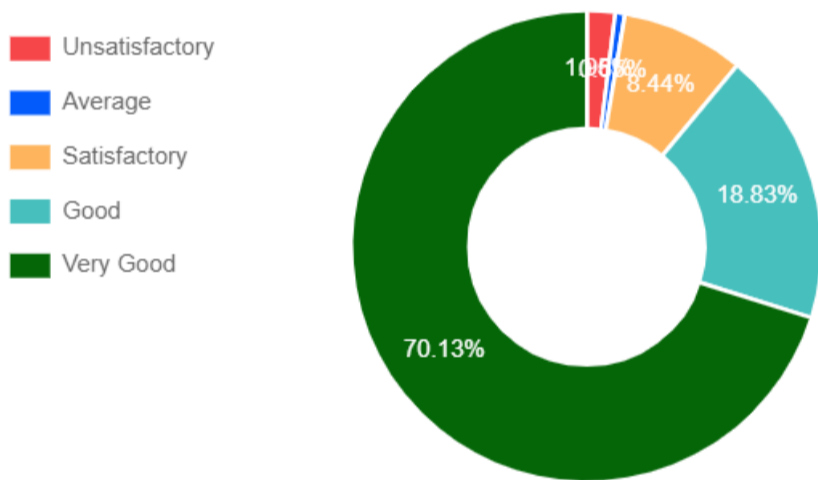

STUDENTS' FEEDBACK ON SUBJECT

Based on 154 Response

Subject Semester Year

1. Extent of coverage of course

2. Work Load of the Subject

3. Applicability/relevance to real life situation

4. Relevance of the subject in relation to the understanding of major field.