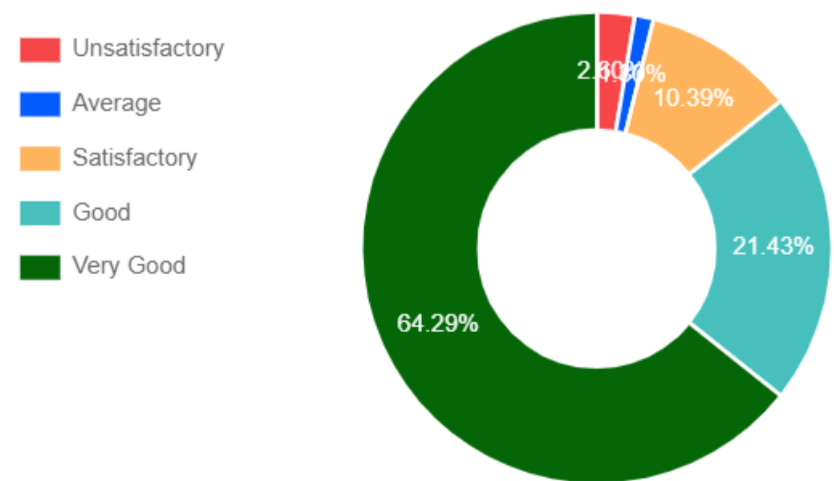

STUDENTS' FEEDBACK ON SUBJECT

Based on 154 Response

Subject Semester Year

1. Extent of coverage of course

2. Work Load of the Subject

3. Applicability/relevance to real life situation

4. Relevance of the subject in relation to the understanding of major field.

5. Availability of text book.

6. Relevance of the subject covered to the examination/tests