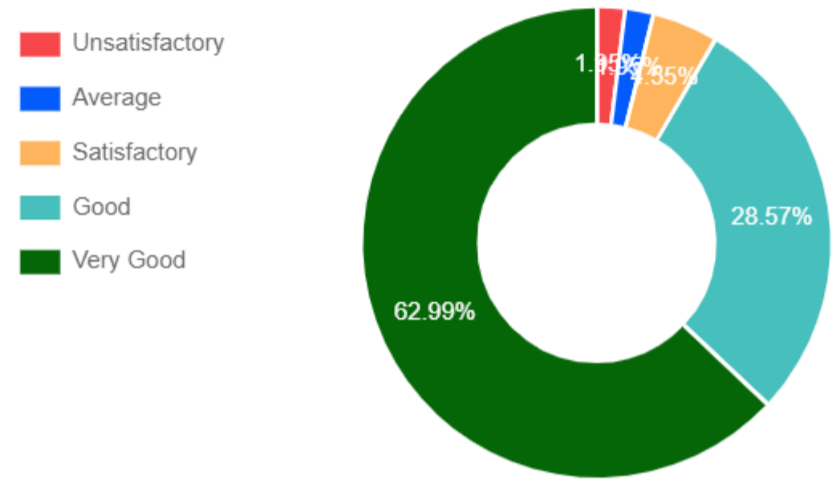

STUDENTS' FEEDBACK ON SUBJECT

Based on 154 Response

Subject Semester Year

1. Extent of coverage of course

2. Work Load of the Subject

3. Applicability/relevance to real life situation

4. Relevance of the subject in relation to the understanding of major field.