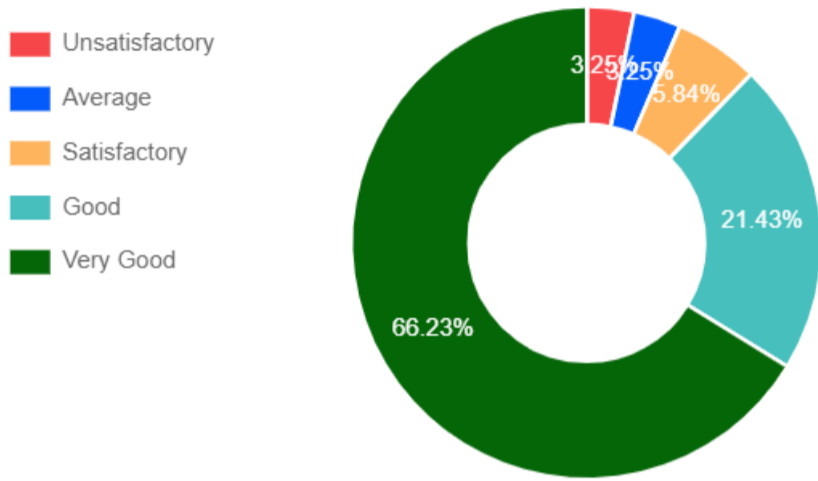

STUDENTS' FEEDBACK ON SUBJECT

Based on 154 Response

Subject Semester Year

1. Extent of coverage of course

2. Work Load of the Subject

3. Applicability/relevance to real life situation

4. Relevance of the subject in relation to the understanding of major field.