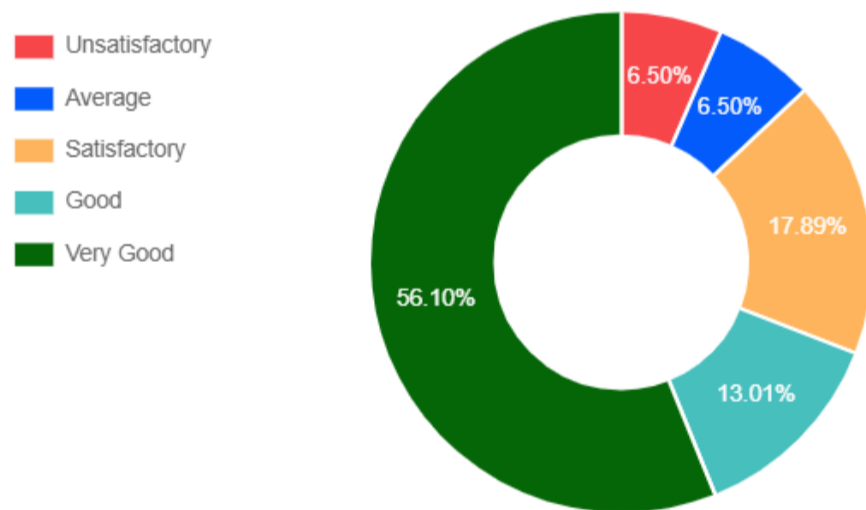

[Academics](#) / Feedback / Students' Feedback on Subject

Students' Feedback

Based on 123 Response

1. Extent of coverage of course

2. Work Load of the Subject

3. Applicability/relevance to real life situation

4. Relevance of the subject in relation to the understanding of major field.

5. Availability of text book.

6. Relevance of the subject covered to the examination/tests

7. Additional remedial teaching for better understanding of the subject