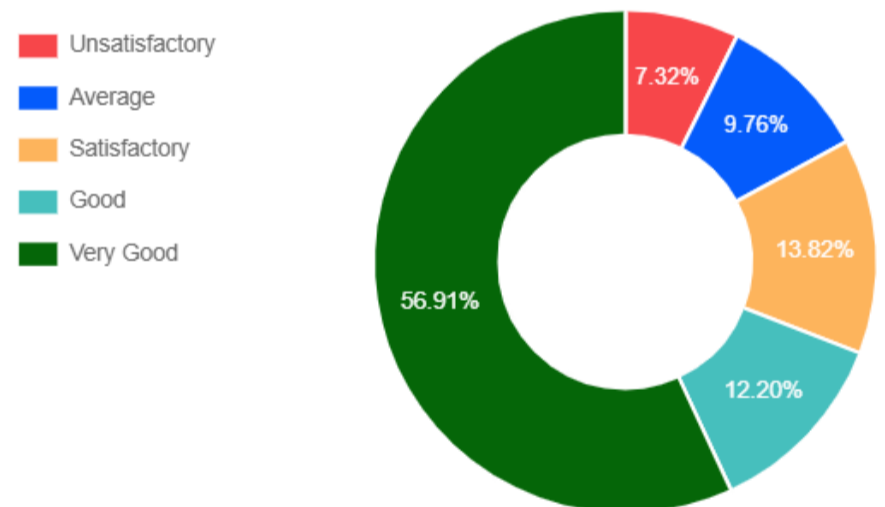

[Academics](#) / Feedback / Students' Feedback on Subject

Students' Feedback

Based on 123 Response

1. Extent of coverage of course

2. Work Load of the Subject

3. Applicability/relevance to real life situation

4. Relevance of the subject in relation to the understanding of major field.

5. Availability of text book.

6. Relevance of the subject covered to the examination/tests

7. Additional remedial teaching for better understanding of the subject