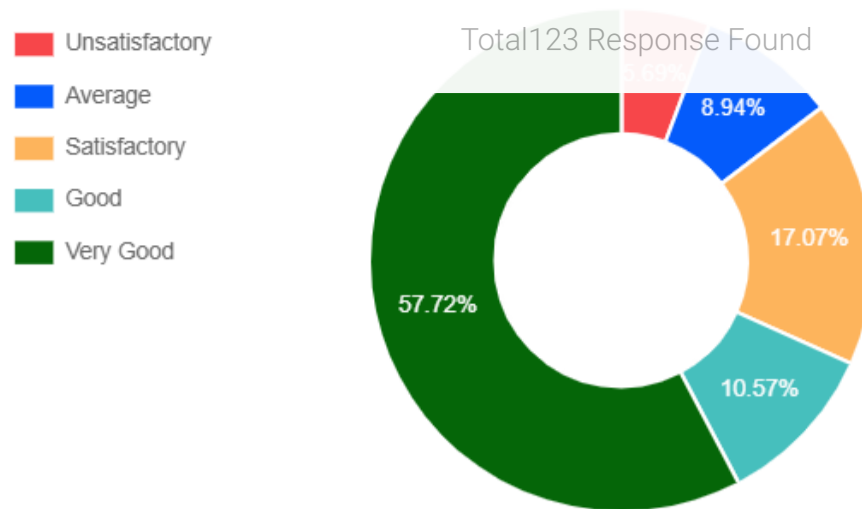

[Academics](#) / Feedback / Students' Feedback on Subject

Students' Feedback

Based on 123 Response

1. Extent of coverage of course

2. Work Load of the Subject

3. Applicability/relevance to real life situation

4. Relevance of the subject in relation to the understanding of major field.

5. Availability of text book.

6. Relevance of the subject covered to the examination/tests

7. Additional remedial teaching for better understanding of the subject