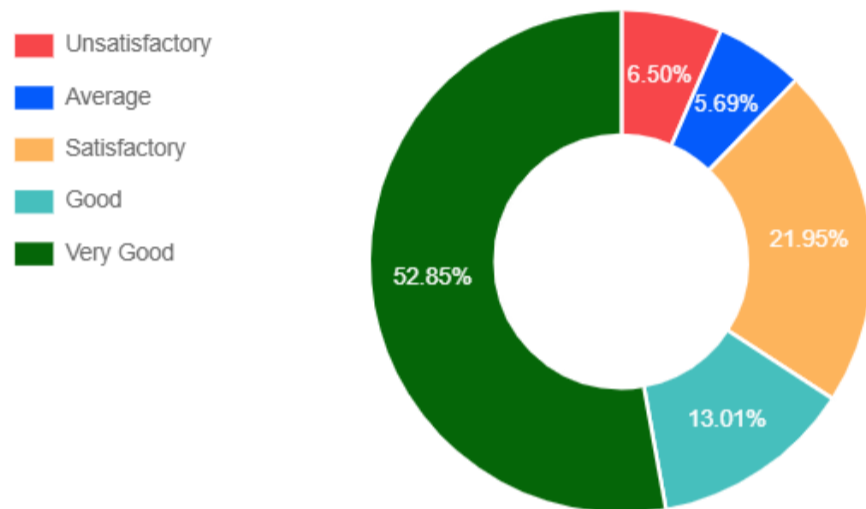

[Academics](#) / Feedback / Students' Feedback on Subject

Students' Feedback

Based on 123 Response

1. Extent of coverage of course

2. Work Load of the Subject

3. Applicability/relevance to real life situation

4. Relevance of the subject in relation to the understanding of major field.

5. Availability of text book.

6. Relevance of the subject covered to the examination/tests

7. Additional remedial teaching for better understanding of the subject