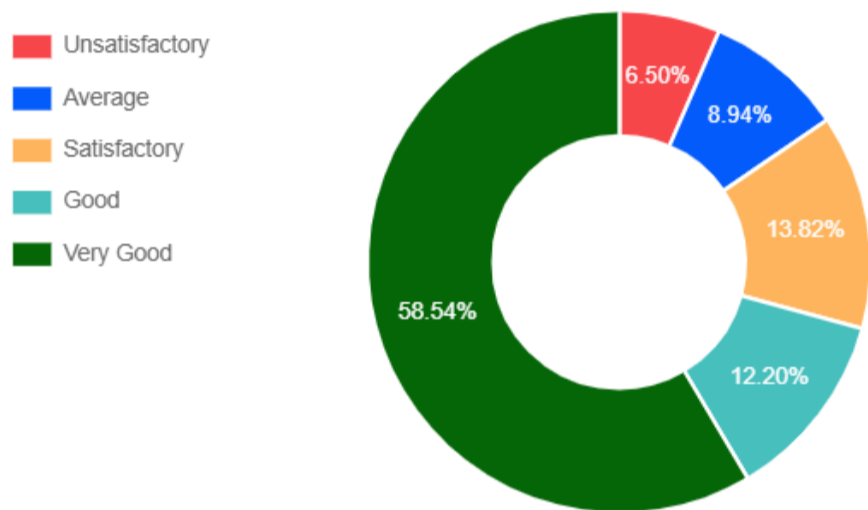

[Academics](#) / Feedback / Students' Feedback on Subject

Students' Feedback

Based on 123 Response

1. Extent of coverage of course

2. Work Load of the Subject

3. Applicability/relevance to real life situation

4. Relevance of the subject in relation to the understanding of major field.

5. Availability of text book.

6. Relevance of the subject covered to the examination/tests

7. Additional remedial teaching for better understanding of the subject