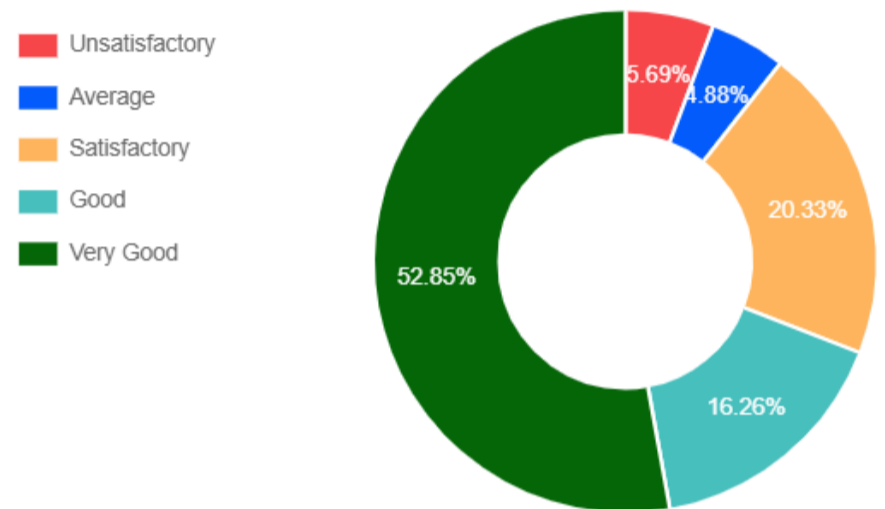

[Academics](#) / Feedback / Students' Feedback on Subject

Students' Feedback

Based on 123 Response

1. Extent of coverage of course

2. Work Load of the Subject

3. Applicability/relevance to real life situation

4. Relevance of the subject in relation to the understanding of major field.

5. Availability of text book.

6. Relevance of the subject covered to the examination/tests

7. Additional remedial teaching for better understanding of the subject