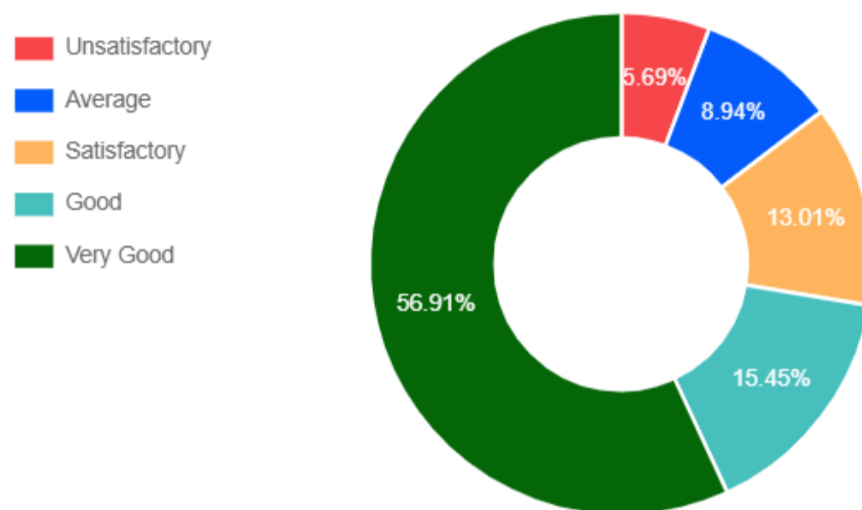

7. Additional remedial teaching for better understanding of the subject

8. Overall rating

Suggestions

1. All is Ok
2. Use virtual class
3. Good
4. Good
5. Csirugcnet
6. Practical education required
7. Good
8. No
9. 5?
10. We need to improve e library
11. We need to improve e library
12. Everything is excellentn
13. We need to improve e library
14. We need to improve e library
15. Nothing
16. Nothing
17. OK