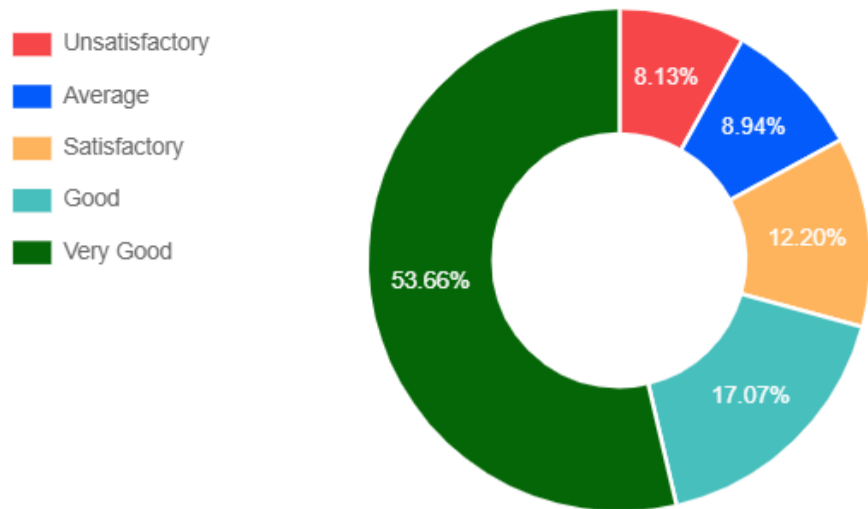

[Academics](#) / Feedback / Students' Feedback on Subject

Students' Feedback

Based on 123 Response

1. Extent of coverage of course

2. Work Load of the Subject

3. Applicability/relevance to real life situation

4. Relevance of the subject in relation to the understanding of major field.

5. Availability of text book.

6. Relevance of the subject covered to the examination/tests

7. Additional remedial teaching for better understanding of the subject