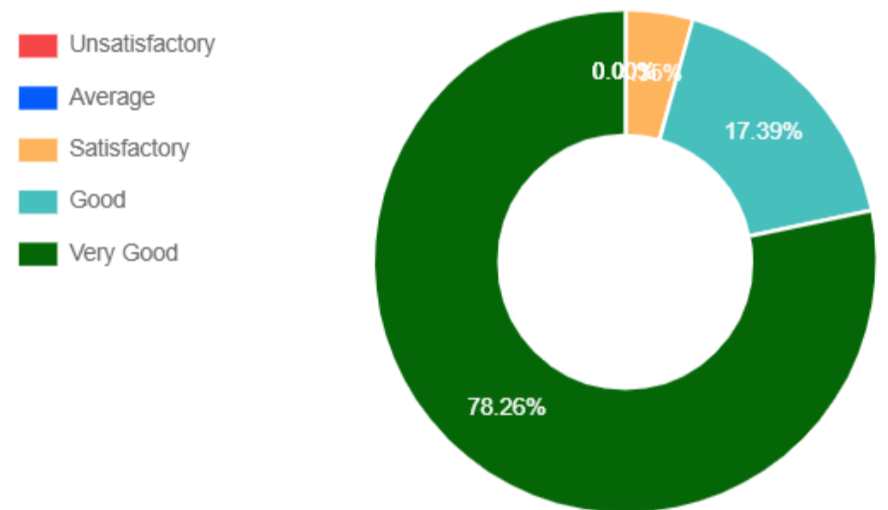

[Academics](#) / Feedback / Students' Feedback on Subject

Students' Feedback

Based on 46 Response

1. Extent of coverage of course

2. Work Load of the Subject

3. Applicability/relevance to real life situation

4. Relevance of the subject in relation to the understanding of major field.

5. Availability of text book.

6. Relevance of the subject covered to the examination/tests

7. Additional remedial teaching for better understanding of the subject