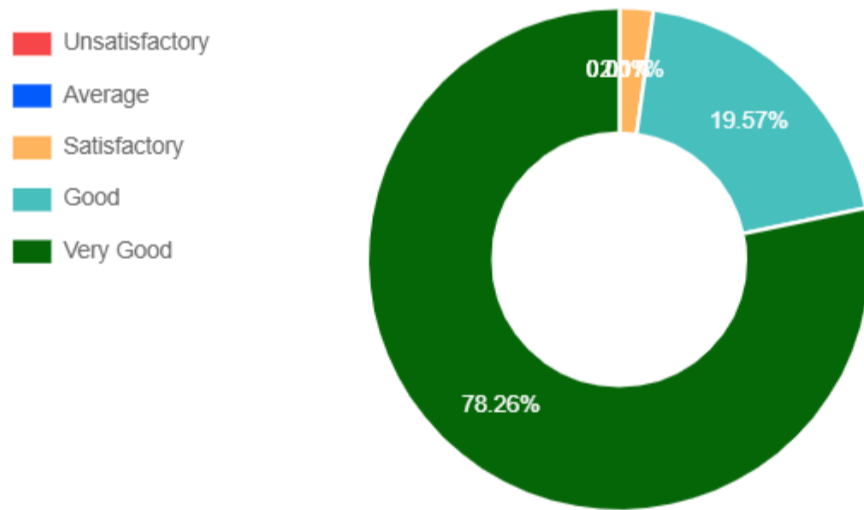

[Academics](#) / Feedback / Students' Feedback on Subject

Students' Feedback

Based on 46 Response

1. Extent of coverage of course

2. Work Load of the Subject

3. Applicability/relevance to real life situation

4. Relevance of the subject in relation to the understanding of major field.

5. Availability of text book.

6. Relevance of the subject covered to the examination/tests

7. Additional remedial teaching for better understanding of the subject