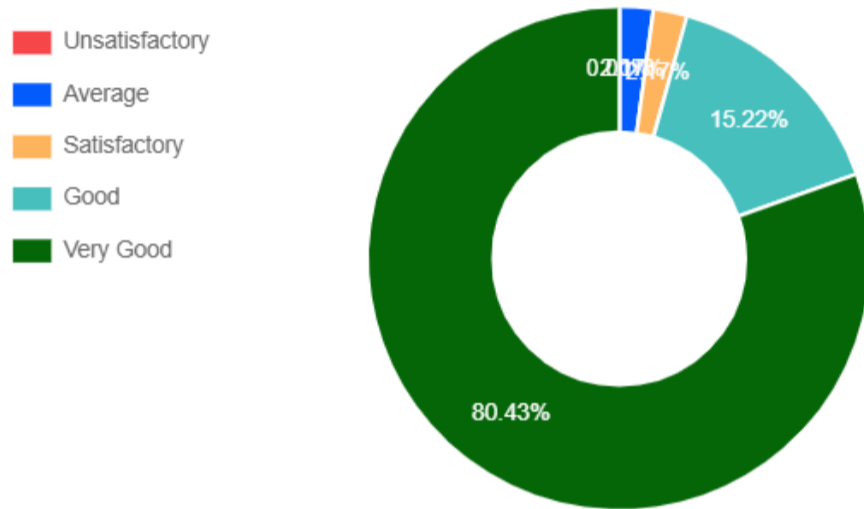

[Academics](#) / Feedback / Students' Feedback on Subject

Students' Feedback

Based on 46 Response

1. Extent of coverage of course

2. Work Load of the Subject

3. Applicability/relevance to real life situation

4. Relevance of the subject in relation to the understanding of major field.

5. Availability of text book.

6. Relevance of the subject covered to the examination/tests

7. Additional remedial teaching for better understanding of the subject