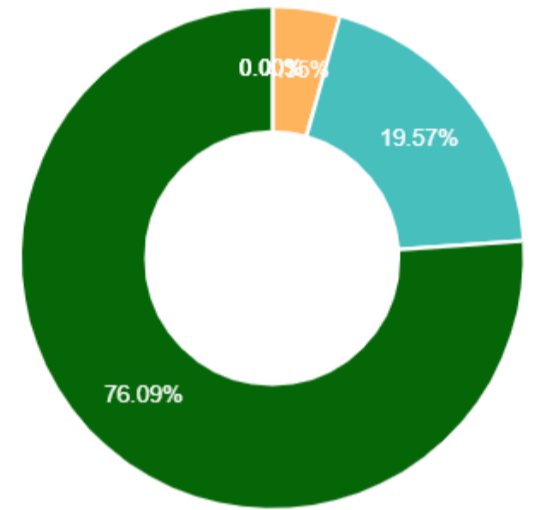

7. Additional remedial teaching for better understanding of the subject

8. Overall rating

Suggestions

1. Increase library book
2. No suggestion
3. Nil
4. Yv6v
5. Good
6. Good
7. I don't know
8. VERY GOOD
9. OK