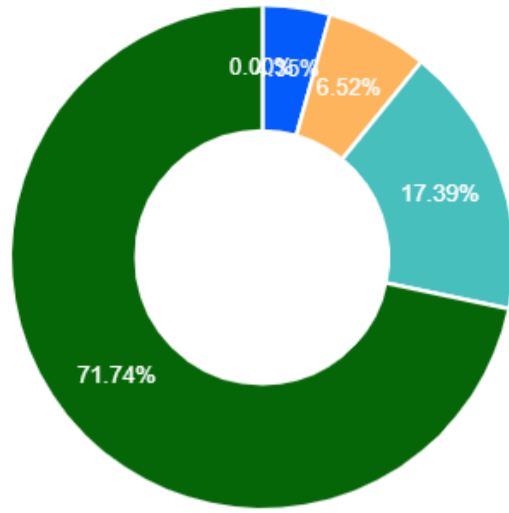

[Academics](#) / Feedback / Students' Feedback on Subject

Students' Feedback

Based on 46 Response

1. Extent of coverage of course

2. Work Load of the Subject

3. Applicability/relevance to real life situation

4. Relevance of the subject in relation to the understanding of major field.

5. Availability of text book.

6. Relevance of the subject covered to the examination/tests

7. Additional remedial teaching for better understanding of the subject