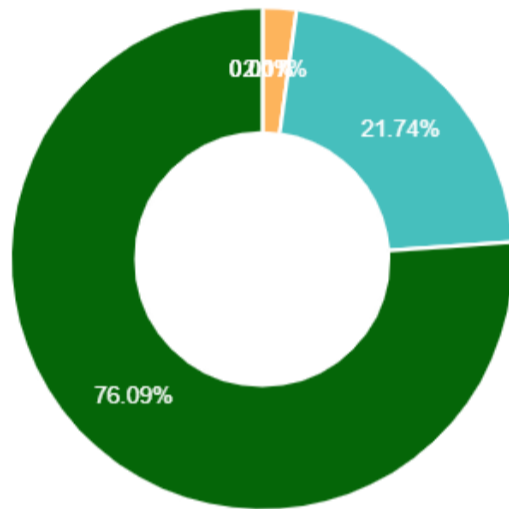

[Academics](#) / Feedback / Students' Feedback on Subject

Students' Feedback

Based on 46 Response

1. Extent of coverage of course

2. Work Load of the Subject

3. Applicability/relevance to real life situation

4. Relevance of the subject in relation to the understanding of major field.

5. Availability of text book.

6. Relevance of the subject covered to the examination/tests

7. Additional remedial teaching for better understanding of the subject