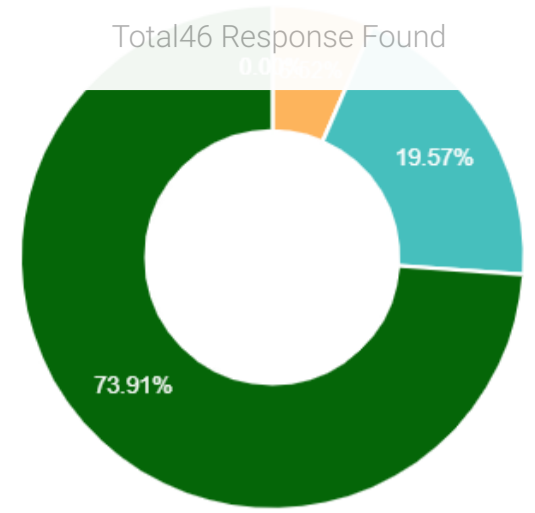

6. Relevance of the subject covered to the examination/tests

7. Additional remedial teaching for better understanding of the subject