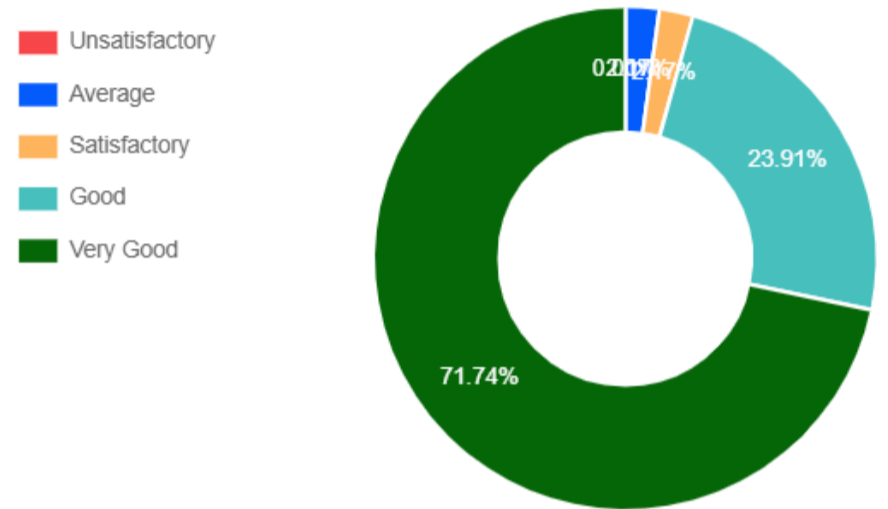

[Academics](#) / Feedback / Students' Feedback on Subject

Students' Feedback

Based on 46 Response

1. Extent of coverage of course

2. Work Load of the Subject

3. Applicability/relevance to real life situation

4. Relevance of the subject in relation to the understanding of major field.

5. Availability of text book.

6. Relevance of the subject covered to the examination/tests

7. Additional remedial teaching for better understanding of the subject