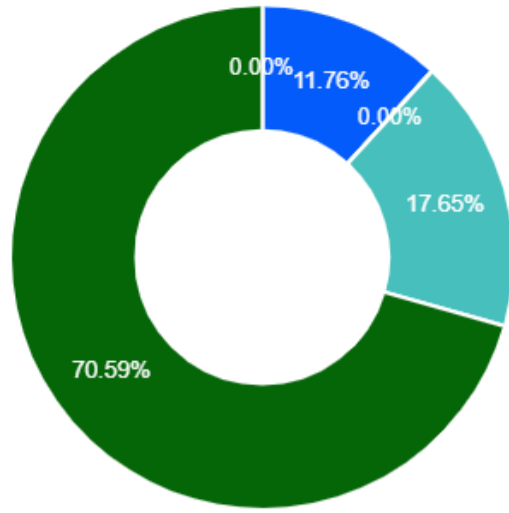

Total 34 Response Found

Minimum 13 response needed to generate Pie Chart. Response found 6

Academics / Feedback / Students' Feedback on Teacher

Students' Feedback

Based on 34 Response

1. Knowledge base of the teachers perceived by you

2. Communication skill in terms of articulation & comprehensibility

3. Sincerity/commitment of the teacher

4. Interest about the subject generated by the teacher

5. Ability to integrate content with other courses

6. Accessibility of the teacher in and out of the class

7. Lecture was.

8. Subject coverage was

9. Nature of delivery was

10. Whether questions from students were encouraged

11. Presentation of the lecture was.