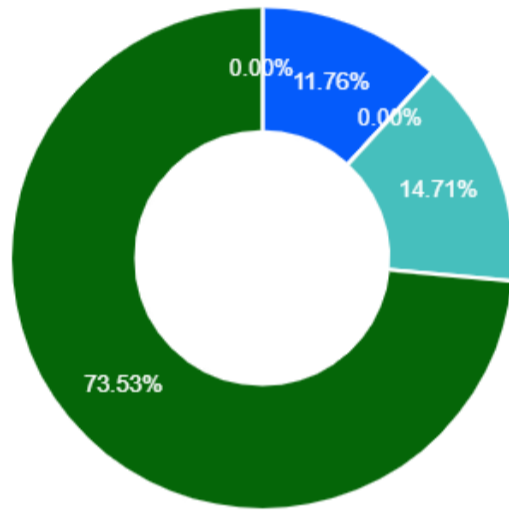

Total 34 Response Found

Minimum 13 response needed to generate Pie Chart. Response found 6

Academics / Feedback / Students' Feedback on Teacher

Students' Feedback

Based on 34 Response

1. Knowledge base of the teachers perceived by you

2. Communication skill in terms of articulation & comprehensibility

3. Sincerity/commitment of the teacher

4. Interest about the subject generated by the teacher

5. Ability to integrate content with other courses

6. Accessibility of the teacher in and out of the class

7. Lecture was.

8. Subject coverage was

9. Nature of delivery was

10. Whether questions from students were encouraged

11. Presentation of the lecture was.