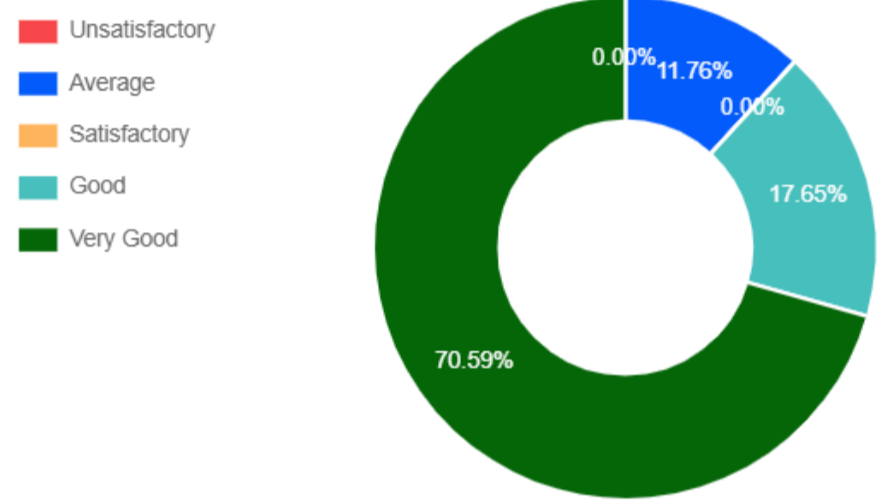

Total 34 Response Found

Minimum 13 response needed to generate Pie Chart. Response found 6

Academics / Feedback / Students' Feedback on Teacher

Students' Feedback

Based on 34 Response

1. Knowledge base of the teachers perceived by you

2. Communication skill in terms of articulation & comprehensibility

3. Sincerity/commitment of the teacher

4. Interest about the subject generated by the teacher

5. Ability to integrate content with other courses