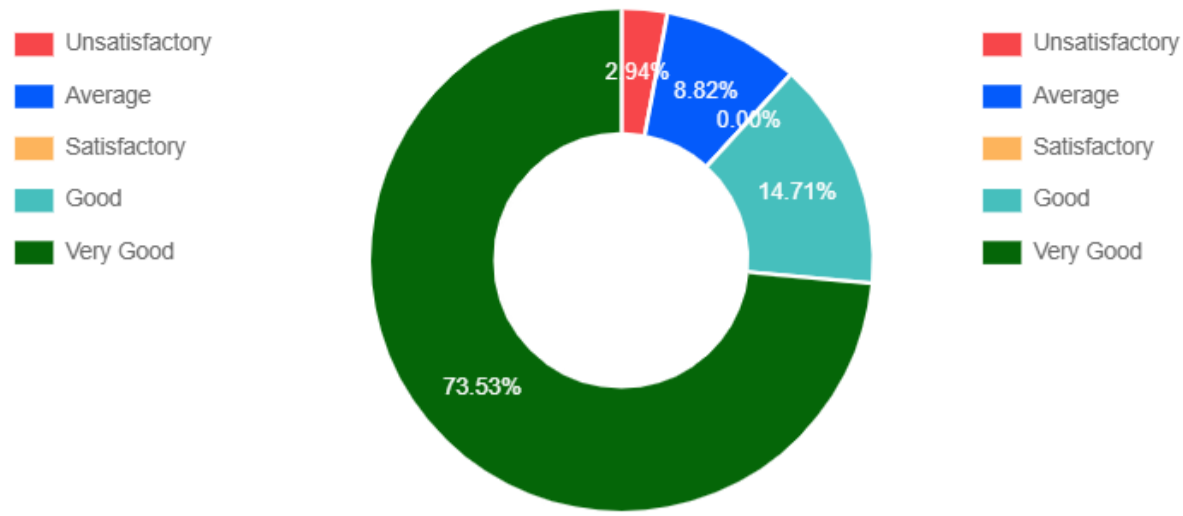

6. Accessibility of the teacher in and out of the class

7. Lecture was.

8. Subject coverage was

9. Nature of delivery was

10. Whether questions from students were encouraged

11. Presentation of the lecture was.

12. Overall rating

Suggestions

1. After better than
2. gathering knowldge from my clg
3. Very good