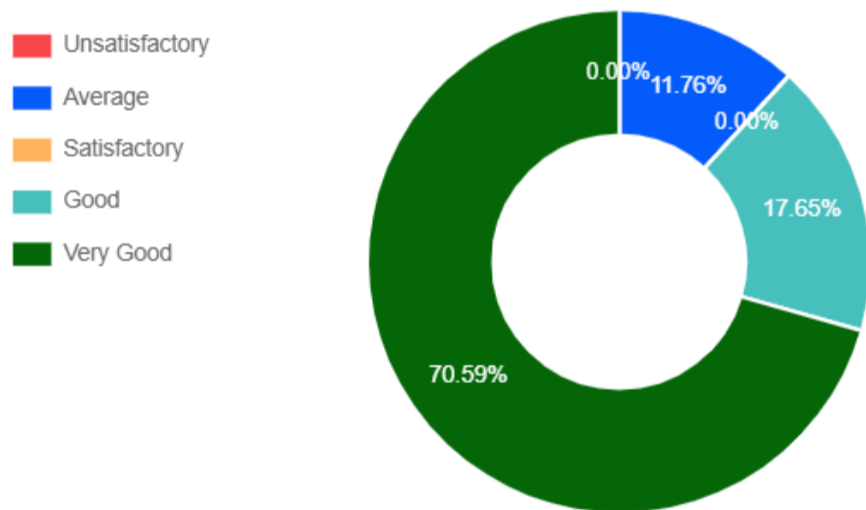

Total 34 Response Found

Minimum 13 response needed to generate Pie Chart. Response found 6

Academics / Feedback / Students' Feedback on Teacher

Students' Feedback

Based on 34 Response

1. Knowledge base of the teachers perceived by you

2. Communication skill in terms of articulation & comprehensibility

3. Sincerity/commitment of the teacher

4. Interest about the subject generated by the teacher

5. Ability to integrate content with other courses