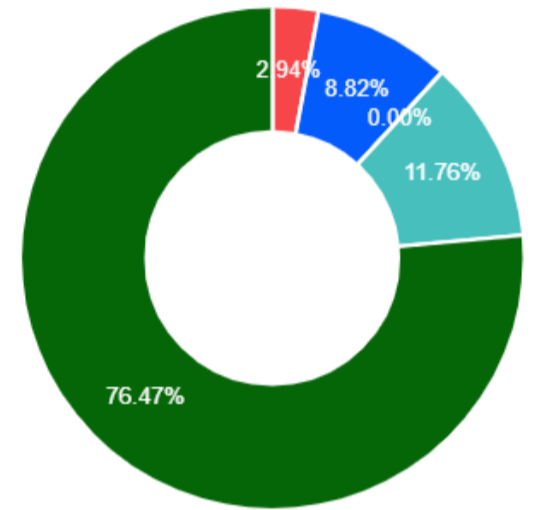

6. Accessibility of the teacher in and out of the class

7. Lecture was.

8. Subject coverage was

9. Nature of delivery was

10. Whether questions from students were encouraged

11. Presentation of the lecture was.