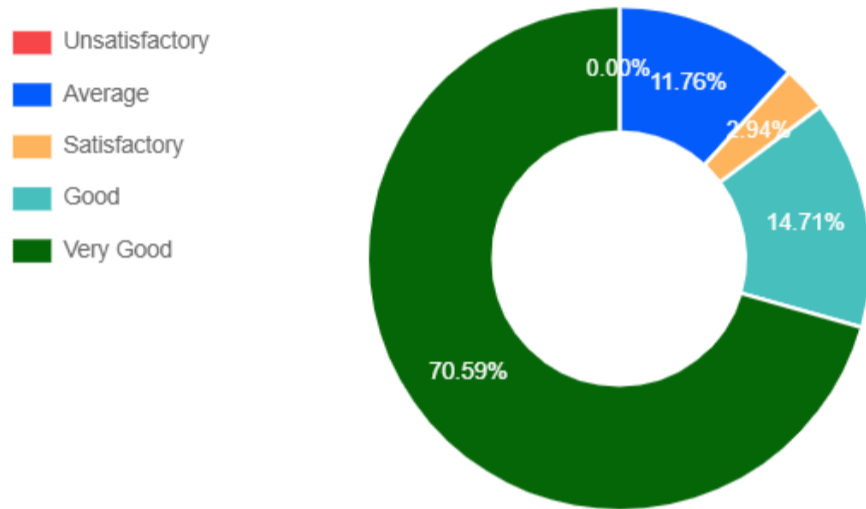

Total 34 Response Found

Minimum 13 response needed to generate Pie Chart. Response found 6

Academics / Feedback / Students' Feedback on Teacher

Students' Feedback

Based on 34 Response

1. Knowledge base of the teachers perceived by you

2. Communication skill in terms of articulation & comprehensibility

3. Sincerity/commitment of the teacher

4. Interest about the subject generated by the teacher

5. Ability to integrate content with other courses