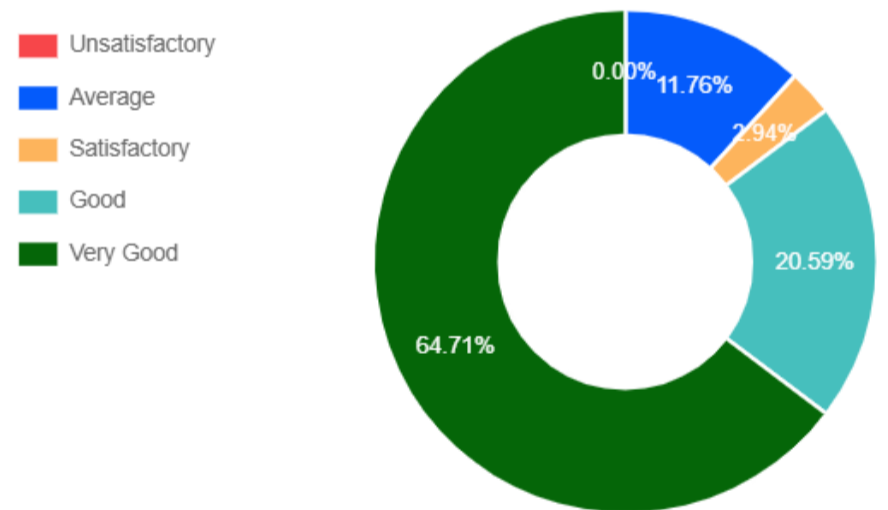

Total 34 Response Found

Minimum 13 response needed to generate Pie Chart. Response found 6

Academics / Feedback / Students' Feedback on Teacher

Students' Feedback

Based on 34 Response

1. Knowledge base of the teachers perceived by you

2. Communication skill in terms of articulation & comprehensibility

3. Sincerity/commitment of the teacher

4. Interest about the subject generated by the teacher