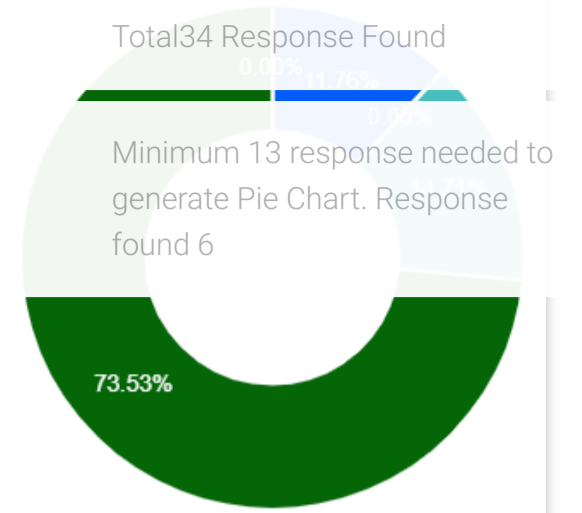

6. Accessibility of the teacher in and out of the class

8. Subject coverage was