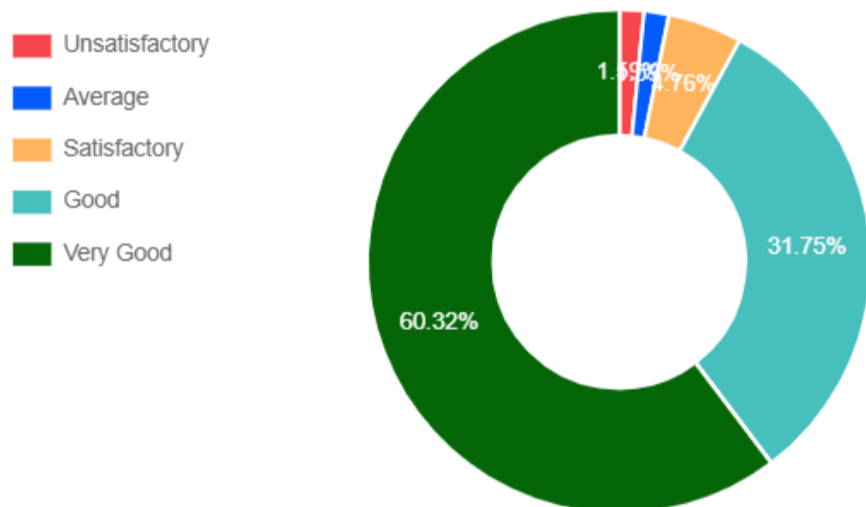

## Students' Feedback

Based on 63 Response

1. Knowledge base of the teachers perceived by you

2. Communication skill in terms of articulation & comprehensibility

3. Sincerity/commitment of the teacher

4. Interest about the subject generated by the teacher