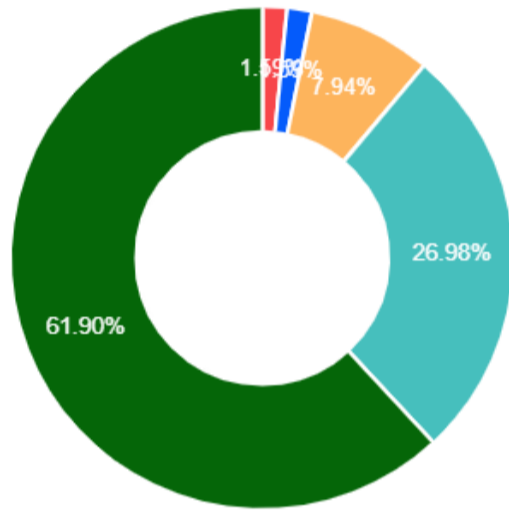

5. Ability to integrate content with other courses

6. Accessibility of the teacher in and out of the class

7. Lecture was.

8. Subject coverage was

9. Nature of delivery was

10. Whether questions from students were encouraged

11. Presentation of the lecture was.

12. Overall rating