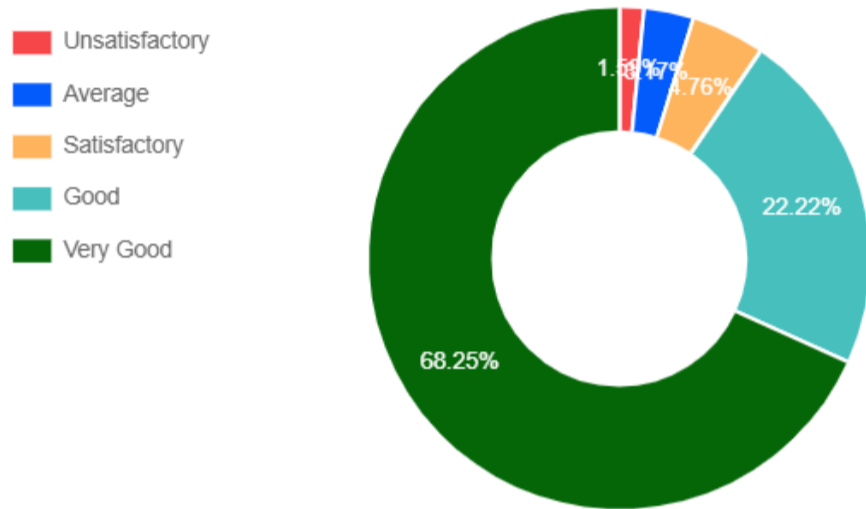

Total 63 Response Found

Minimum 13 response needed to generate Pie Chart. Response found 6

Academics / Feedback / Students' Feedback on Teacher

Students' Feedback

Based on 63 Response

1. Knowledge base of the teachers perceived by you

2. Communication skill in terms of articulation & comprehensibility