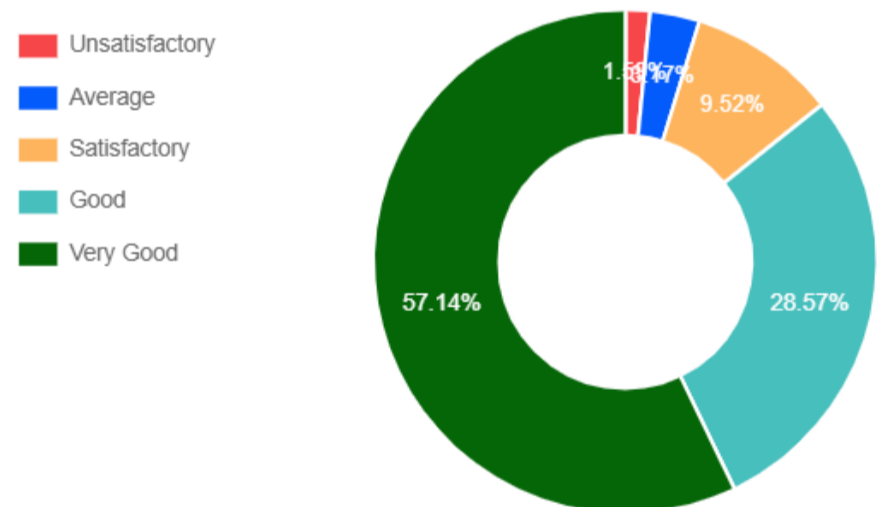

## Students' Feedback

Based on 63 Response

1. Knowledge base of the teachers perceived by you

2. Communication skill in terms of articulation & comprehensibility

3. Sincerity/commitment of the teacher

4. Interest about the subject generated by the teacher