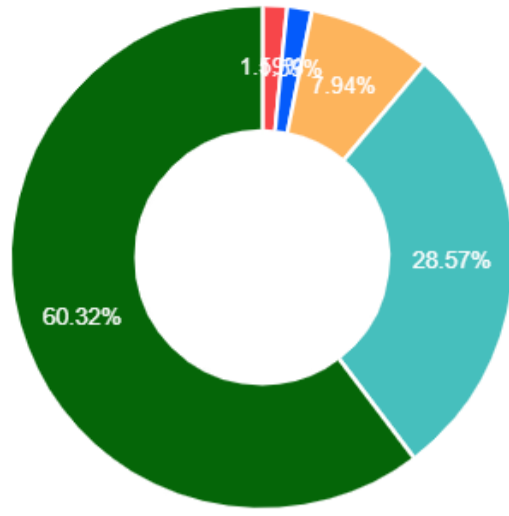

## Students' Feedback

Based on 63 Response

1. Knowledge base of the teachers perceived by you

2. Communication skill in terms of articulation & comprehensibility

3. Sincerity/commitment of the teacher

4. Interest about the subject generated by the teacher

5. Ability to integrate content with other courses

6. Accessibility of the teacher in and out of the class

7. Lecture was.

8. Subject coverage was

9. Nature of delivery was

10. Whether questions from students were encouraged