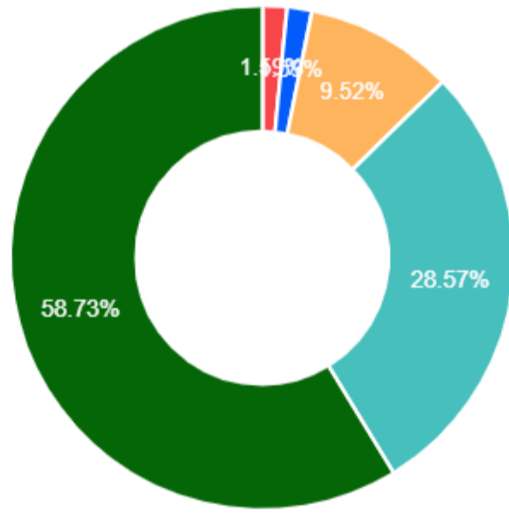

5. Ability to integrate content with other courses

6. Accessibility of the teacher in and out of the class

7. Lecture was.

8. Subject coverage was

9. Nature of delivery was

10. Whether questions from students were encouraged

11. Presentation of the lecture was.

12. Overall rating