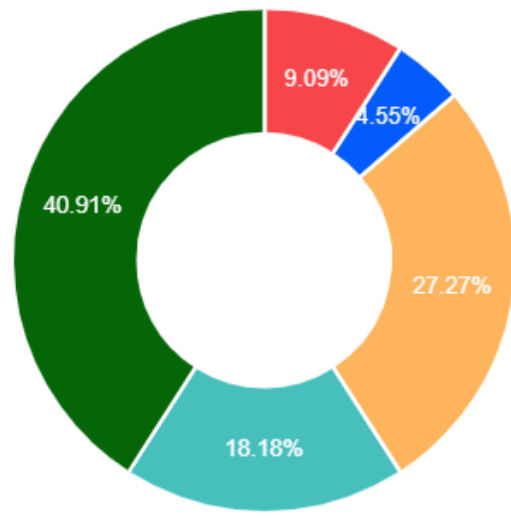

6. Accessibility of the teacher in and out of the class

7. Lecture was.

8. Subject coverage was

9. Nature of delivery was

10. Whether questions from students were encouraged

11. Presentation of the lecture was.

12. Overall rating

Suggestions

1. Good
2. Good