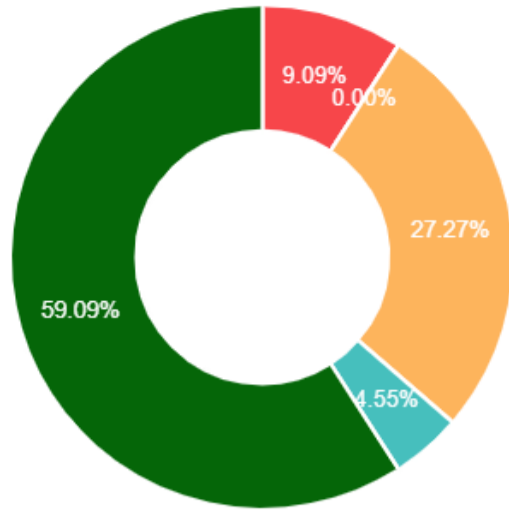

5. Ability to integrate content with other courses

7. Lecture was.