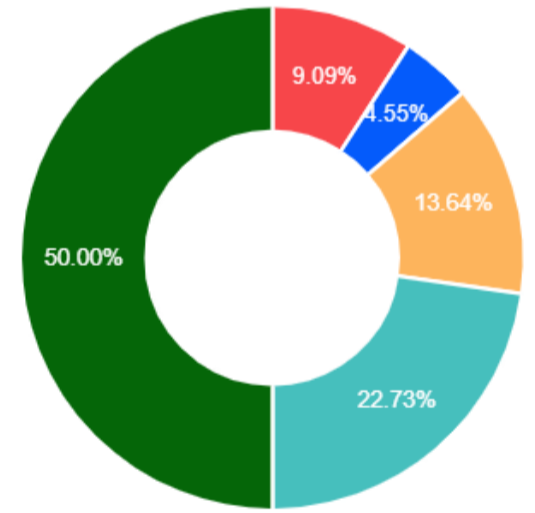

6. Accessibility of the teacher in and out of the class

7. Lecture was.

8. Subject coverage was

9. Nature of delivery was

10. Whether questions from students were encouraged

11. Presentation of the lecture was.

12. Overall rating

Suggestions

1. Good
2. Good