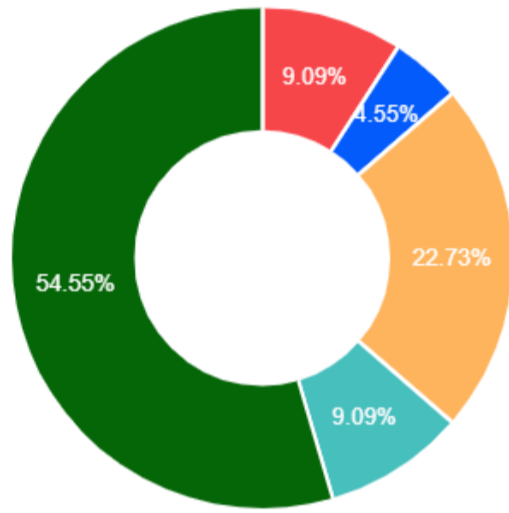

9. Nature of delivery was