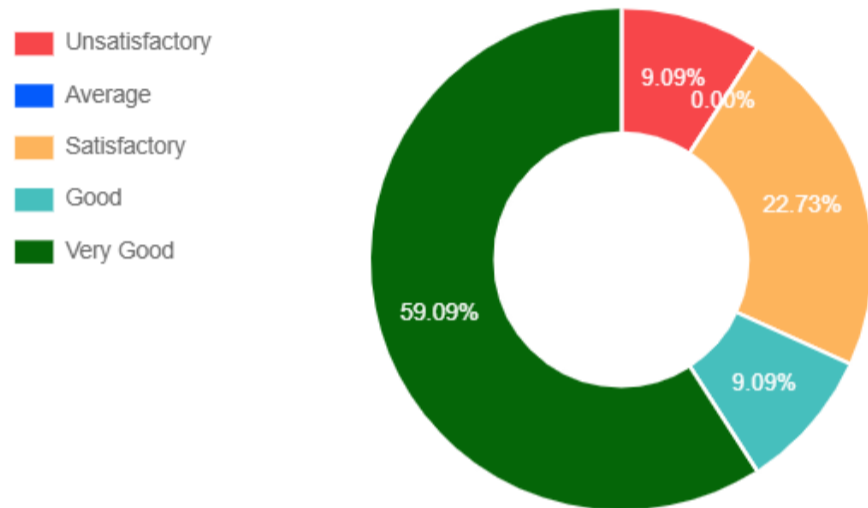

Total 22 Response Found

Minimum 13 response needed to generate Pie Chart. Response found 2

Academics / Feedback / Students' Feedback on Teacher

Students' Feedback

Based on 22 Response

1. Knowledge base of the teachers perceived by you

2. Communication skill in terms of articulation & comprehensibility

3. Sincerity/commitment of the teacher

4. Interest about the subject generated by the teacher

5. Ability to integrate content with other courses