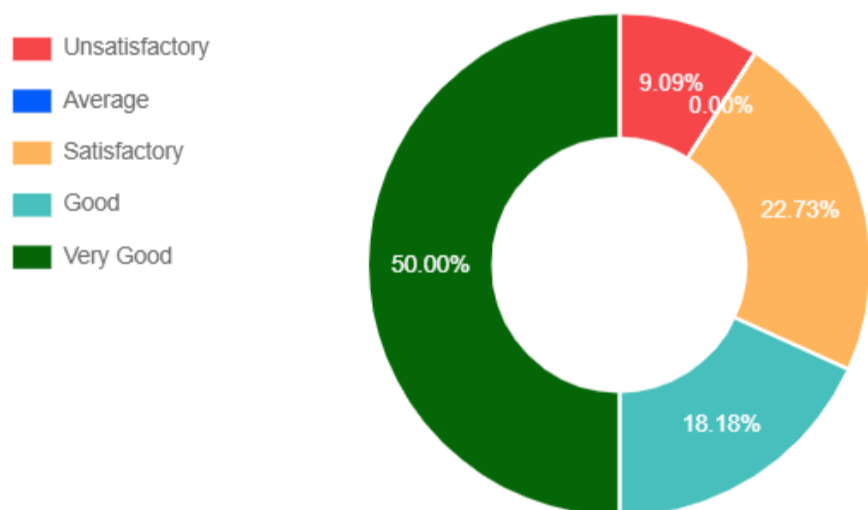

Total 22 Response Found

Minimum 13 response needed to generate Pie Chart. Response found 2

Academics / Feedback / Students' Feedback on Teacher

Students' Feedback

Based on 22 Response

1. Knowledge base of the teachers perceived by you

2. Communication skill in terms of articulation & comprehensibility

3. Sincerity/commitment of the teacher

4. Interest about the subject generated by the teacher

5. Ability to integrate content with other courses