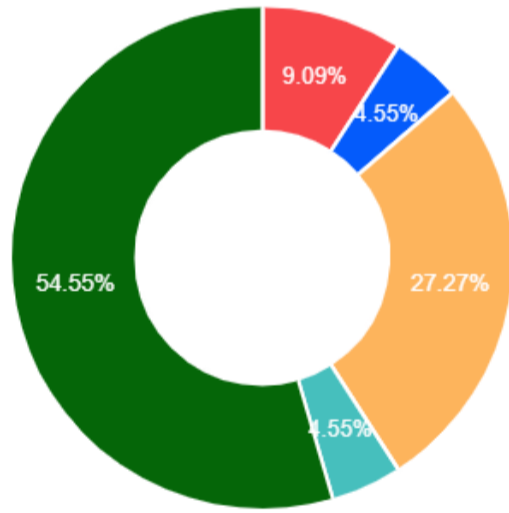

6. Accessibility of the teacher in and out of the class

7. Lecture was.

8. Subject coverage was

9. Nature of delivery was

10. Whether questions from students were encouraged

11. Presentation of the lecture was.

12. Overall rating

Suggestions

1. Good
2. Good