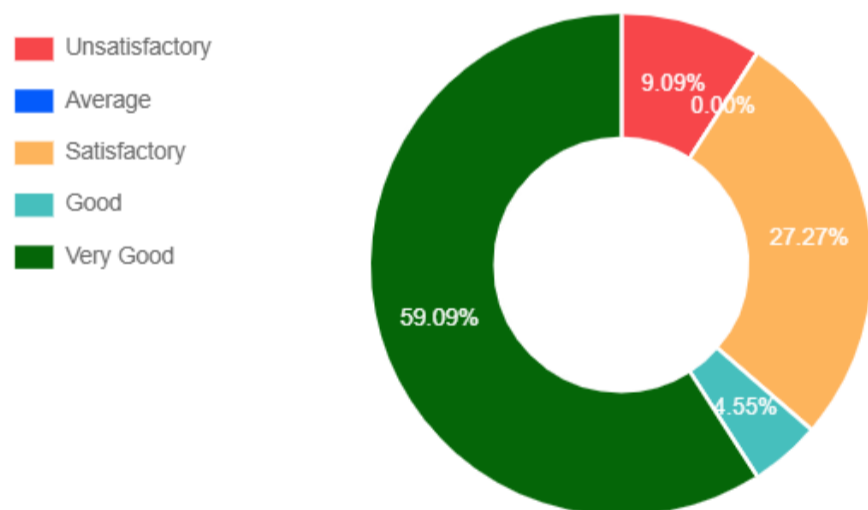

Total 22 Response Found

Minimum 13 response needed to generate Pie Chart. Response found 2

Academics / Feedback / Students' Feedback on Teacher

Students' Feedback

Based on 22 Response

1. Knowledge base of the teachers perceived by you

2. Communication skill in terms of articulation & comprehensibility

3. Sincerity/commitment of the teacher

4. Interest about the subject generated by the teacher

5. Ability to integrate content with other courses