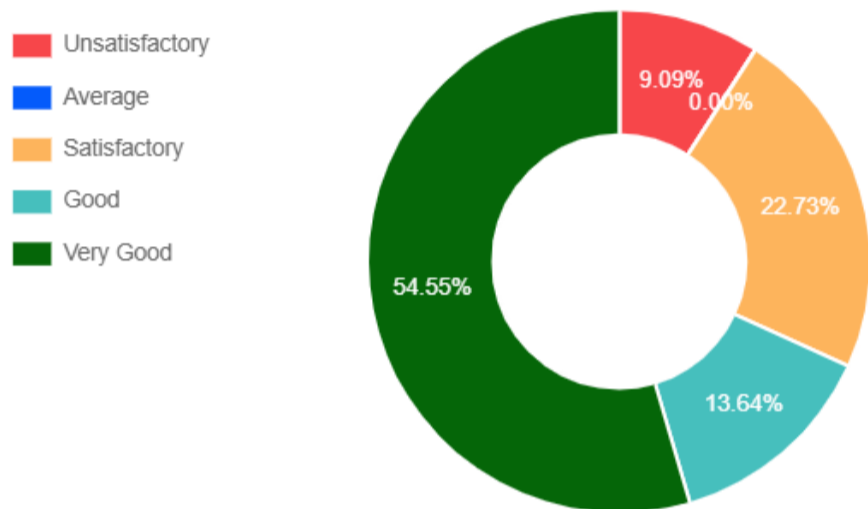

Total 22 Response Found

Minimum 13 response needed to generate Pie Chart. Response found 2

Academics / Feedback / Students' Feedback on Teacher

Students' Feedback

Based on 22 Response

1. Knowledge base of the teachers perceived by you