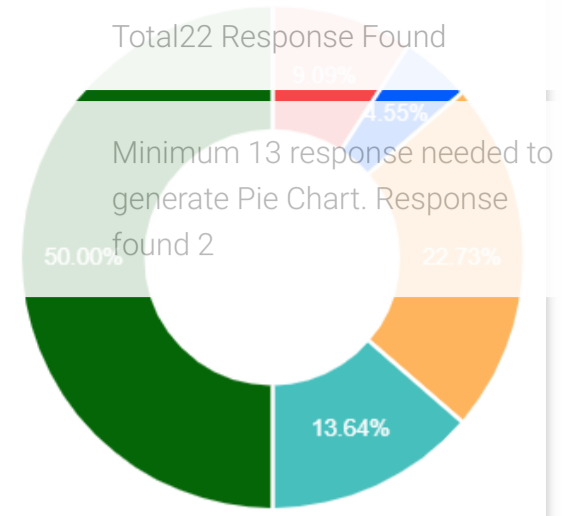

6. Accessibility of the teacher in and out of the class

8. Subject coverage was