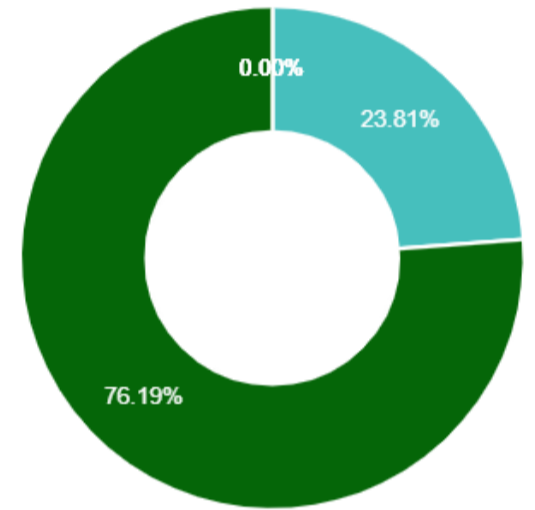

6. Accessibility of the teacher in and out of the class

7. Lecture was.

8. Subject coverage was

9. Nature of delivery was

10. Whether questions from students were encouraged

11. Presentation of the lecture was.

12. Overall rating

Suggestions

1. GOOD
2. GOOD
3. GOOD