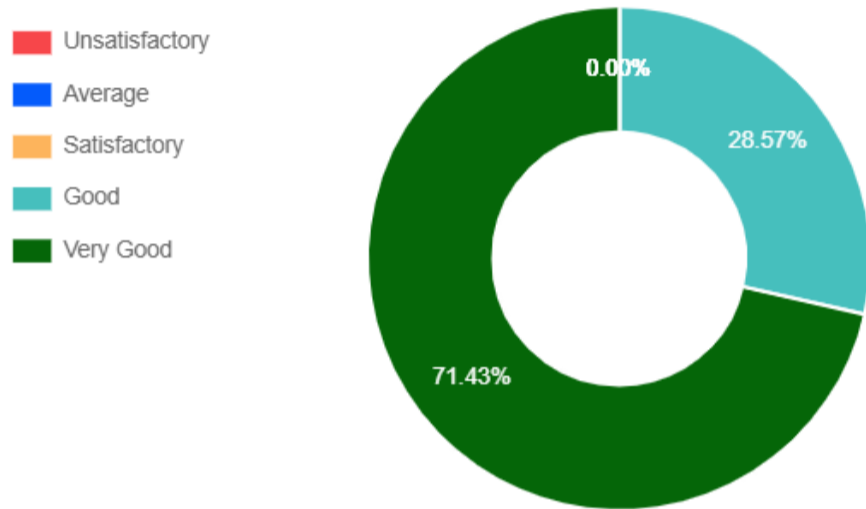

Total 21 Response Found

Minimum 13 response needed to generate Pie Chart. Response found 6

[Academics](#) / Feedback / Students' Feedback on Teacher

Students' Feedback

Based on 21 Response

1. Knowledge base of the teachers perceived by you