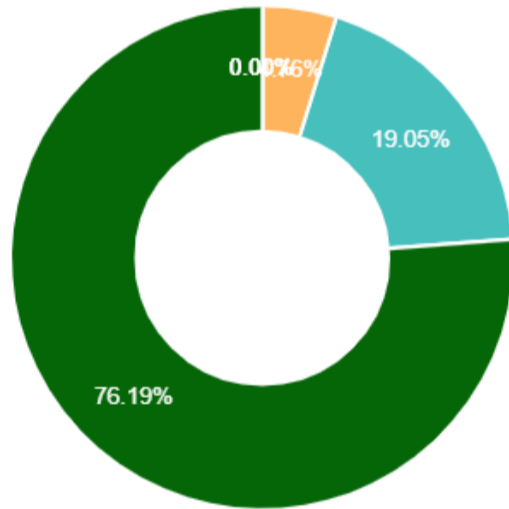

6. Accessibility of the teacher in and out of the class

7. Lecture was.

8. Subject coverage was

9. Nature of delivery was

10. Whether questions from students were encouraged

11. Presentation of the lecture was.

12. Overall rating

Suggestions

1. GOOD
2. GOOD
3. GOOD