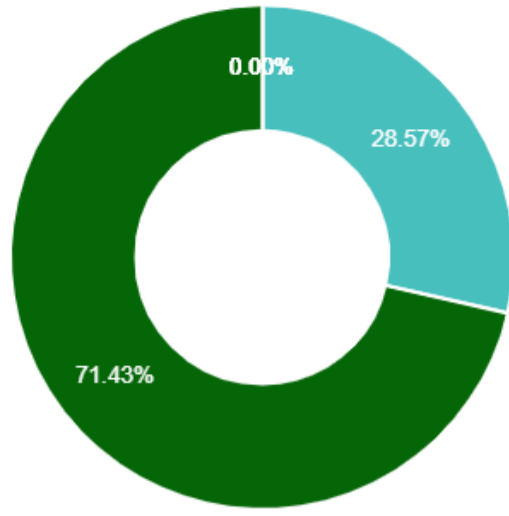

5. Ability to integrate content with other courses

7. Lecture was.