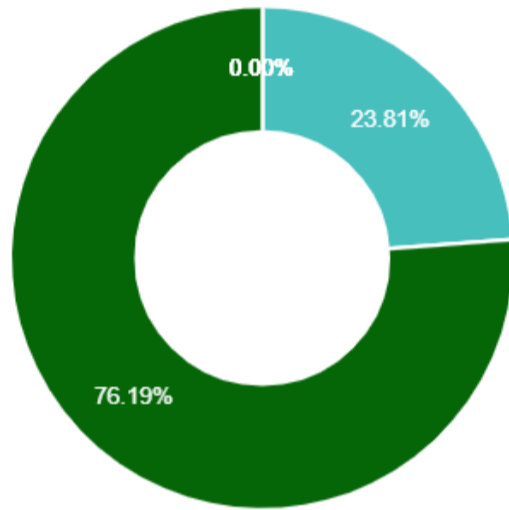

9. Nature of delivery was