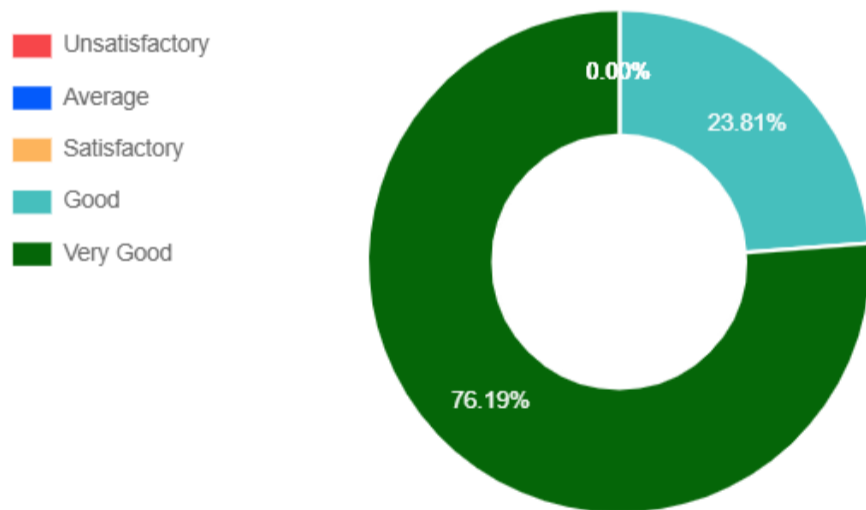

4. Interest about the subject generated by the teacher