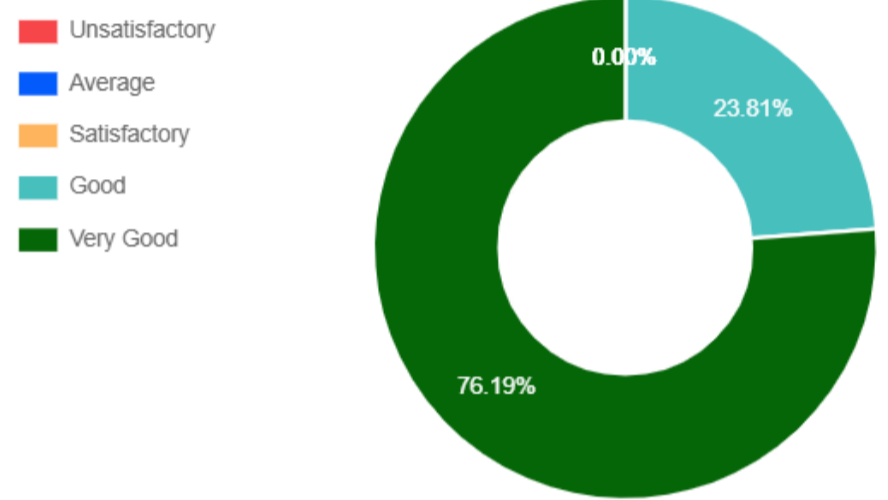

3. Sincerity/commitment of the teacher