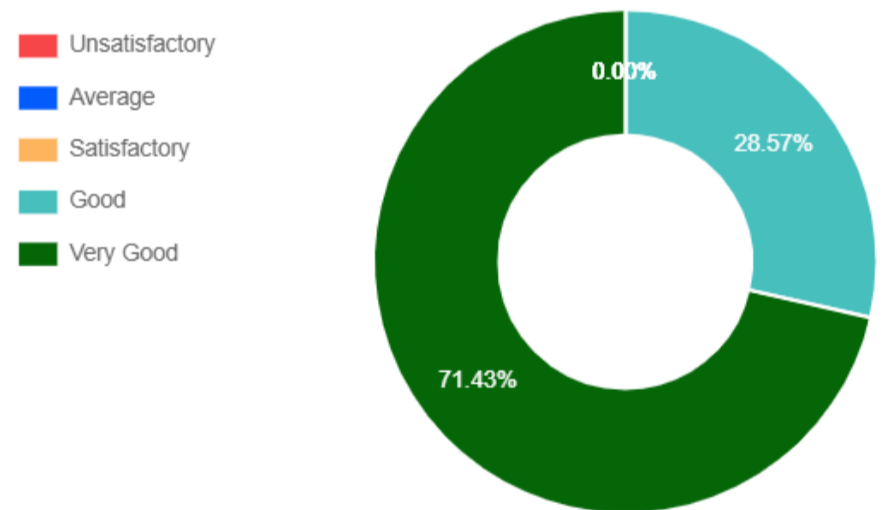

Total 21 Response Found

Minimum 13 response needed to generate Pie Chart. Response found 6

[Academics](#) / Feedback / Students' Feedback on Teacher

Students' Feedback

Based on 21 Response

1. Knowledge base of the teachers perceived by you

2. Communication skill in terms of articulation & comprehensibility

3. Sincerity/commitment of the teacher

4. Interest about the subject generated by the teacher