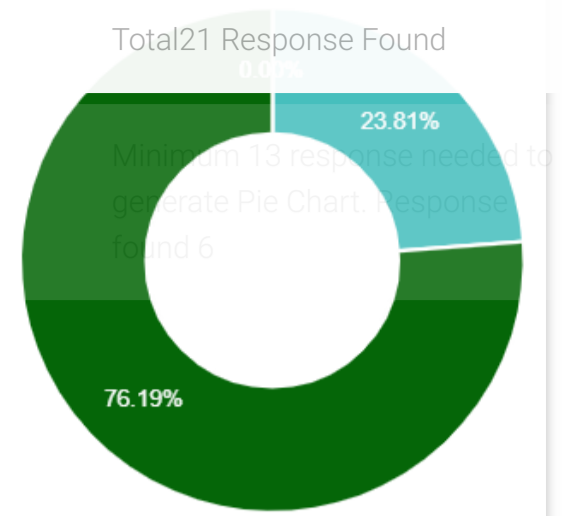

6. Accessibility of the teacher in and out of the class

7. Lecture was.

8. Subject coverage was

9. Nature of delivery was

10. Whether questions from students were encouraged

11. Presentation of the lecture was.

12. Overall rating

Suggestions

1. GOOD
2. GOOD
3. GOOD