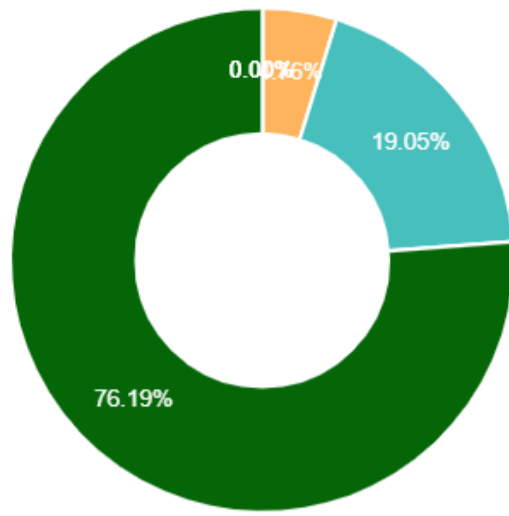

6. Accessibility of the teacher in and out of the class

7. Lecture was.

8. Subject coverage was

9. Nature of delivery was

10. Whether questions from students were encouraged

11. Presentation of the lecture was.

12. Overall rating

Suggestions

1. GOOD
2. GOOD
3. GOOD