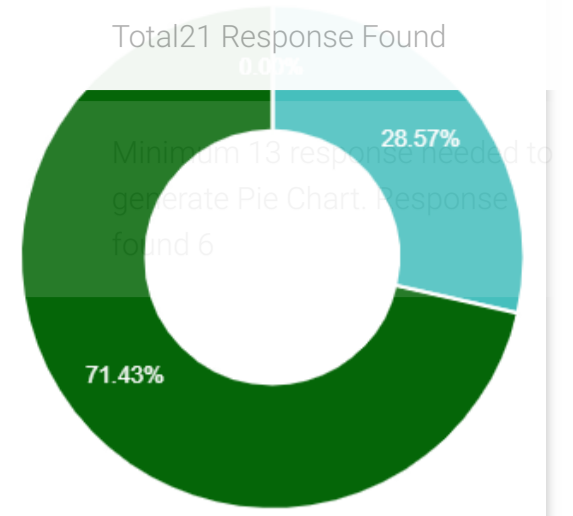

6. Accessibility of the teacher in and out of the class

8. Subject coverage was