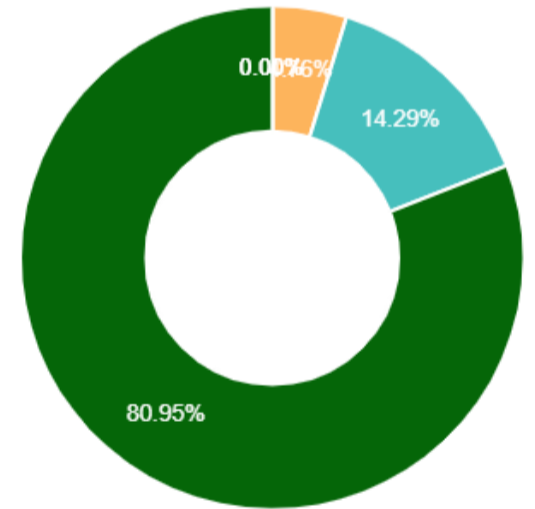

6. Accessibility of the teacher in and out of the class

7. Lecture was.

8. Subject coverage was

9. Nature of delivery was

10. Whether questions from students were encouraged

11. Presentation of the lecture was.

12. Overall rating

Suggestions

1. GOOD
2. GOOD
3. GOOD