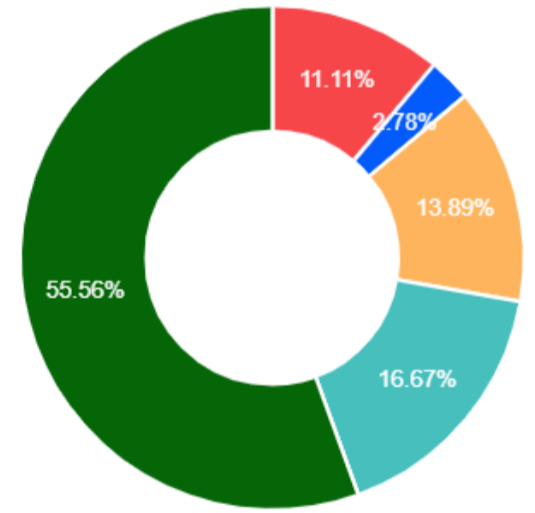

5. Ability to integrate content with other courses

6. Accessibility of the teacher in and out of the class

7. Lecture was.

8. Subject coverage was

9. Nature of delivery was

10. Whether questions from students were encouraged

11. Presentation of the lecture was.

12. Overall rating