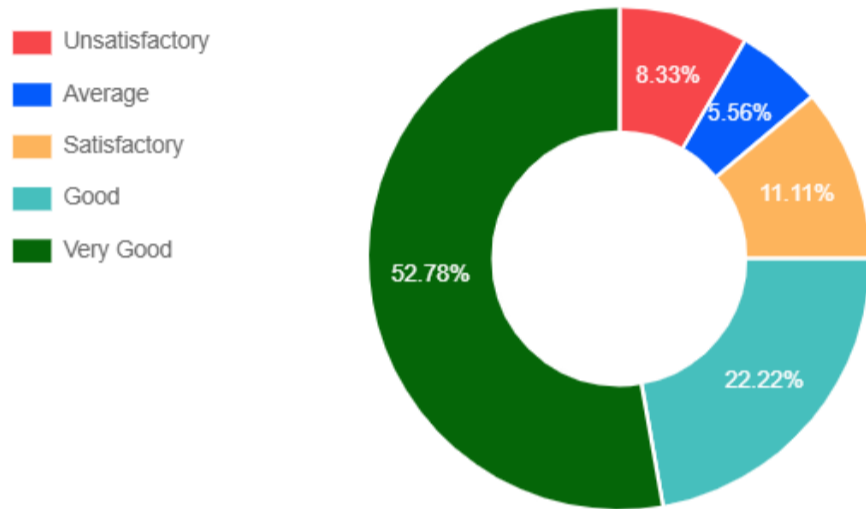

Total 36 Response Found

Minimum 13 response needed to generate Pie Chart. Response found 3

[Academics](#) / Feedback / Students' Feedback on Teacher

Students' Feedback

Based on 36 Response

1. Knowledge base of the teachers perceived by you

2. Communication skill in terms of articulation & comprehensibility