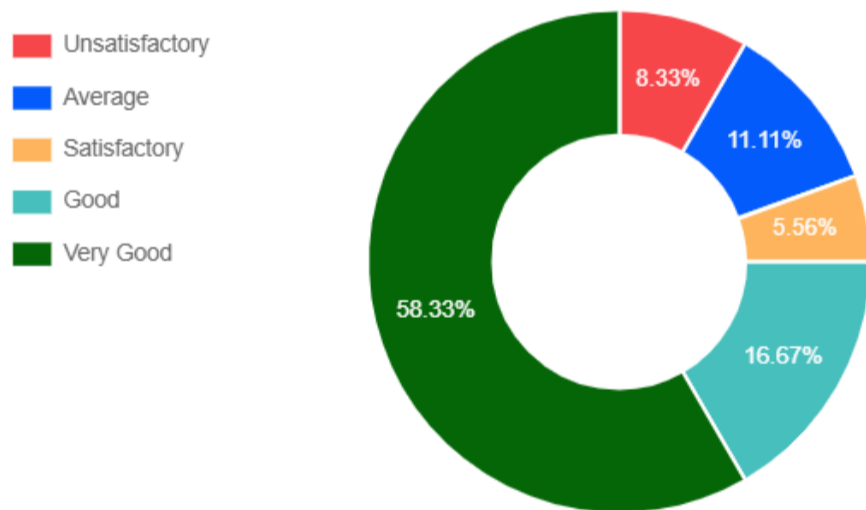

### Students' Feedback

Based on 36 Response

1. Knowledge base of the teachers perceived by you

2. Communication skill in terms of articulation & comprehensibility

3. Sincerity/commitment of the teacher

4. Interest about the subject generated by the teacher