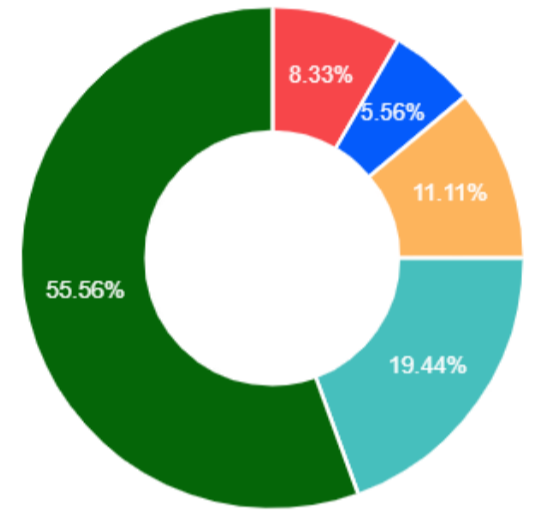

### Students' Feedback

Based on 36 Response

1. Knowledge base of the teachers perceived by you

2. Communication skill in terms of articulation & comprehensibility

3. Sincerity/commitment of the teacher

4. Interest about the subject generated by the teacher

5. Ability to integrate content with other courses

6. Accessibility of the teacher in and out of the class

7. Lecture was.

8. Subject coverage was

9. Nature of delivery was

10. Whether questions from students were encouraged