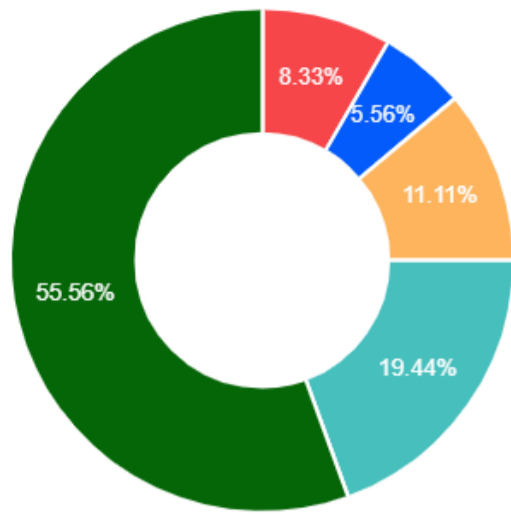

5. Ability to integrate content with other courses

6. Accessibility of the teacher in and out of the class

7. Lecture was.

8. Subject coverage was

9. Nature of delivery was

10. Whether questions from students were encouraged

11. Presentation of the lecture was.

12. Overall rating