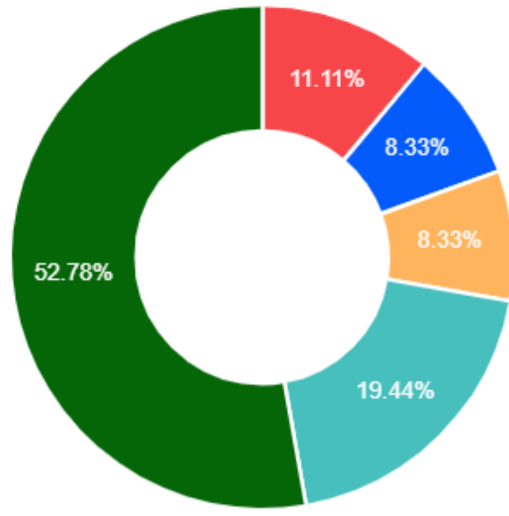

### Students' Feedback

Based on 36 Response

1. Knowledge base of the teachers perceived by you

2. Communication skill in terms of articulation & comprehensibility

3. Sincerity/commitment of the teacher

4. Interest about the subject generated by the teacher

5. Ability to integrate content with other courses

6. Accessibility of the teacher in and out of the class

7. Lecture was.

8. Subject coverage was

9. Nature of delivery was

10. Whether questions from students were encouraged