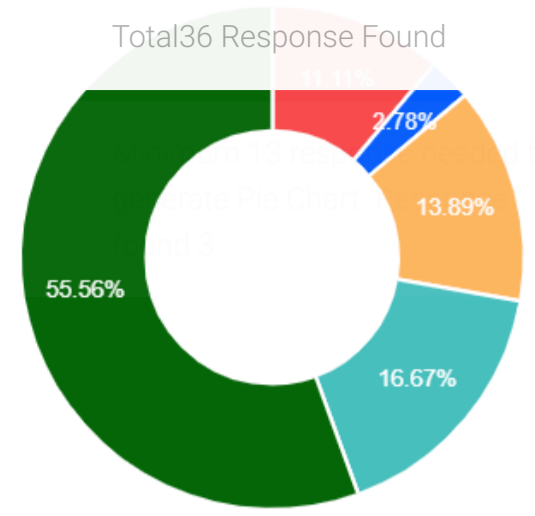

6. Accessibility of the teacher in and out of the class

7. Lecture was.