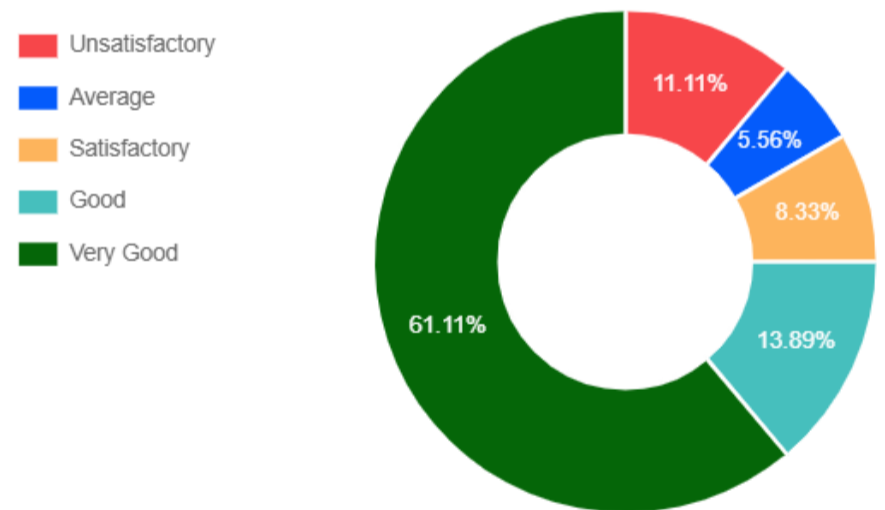

### Students' Feedback

Based on 36 Response

1. Knowledge base of the teachers perceived by you

2. Communication skill in terms of articulation & comprehensibility

3. Sincerity/commitment of the teacher

4. Interest about the subject generated by the teacher