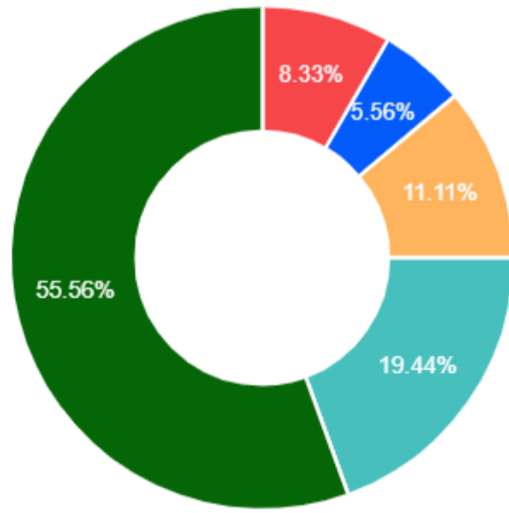

5. Ability to integrate content with other courses

6. Accessibility of the teacher in and out of the class

7. Lecture was.

8. Subject coverage was

9. Nature of delivery was

10. Whether questions from students were encouraged

11. Presentation of the lecture was.

12. Overall rating