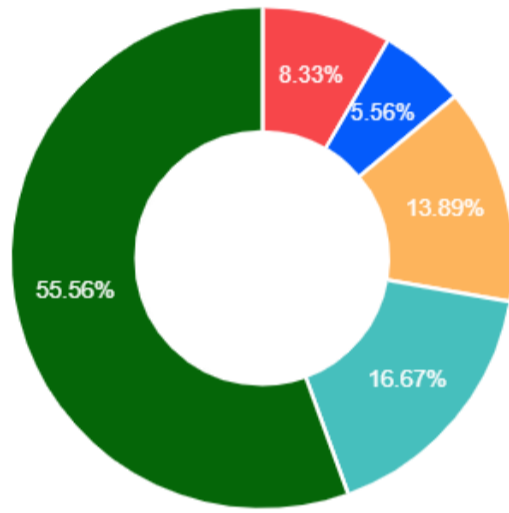

### Students' Feedback

Based on 36 Response

1. Knowledge base of the teachers perceived by you

2. Communication skill in terms of articulation & comprehensibility

3. Sincerity/commitment of the teacher

4. Interest about the subject generated by the teacher

5. Ability to integrate content with other courses

6. Accessibility of the teacher in and out of the class

7. Lecture was.

8. Subject coverage was

9. Nature of delivery was

10. Whether questions from students were encouraged