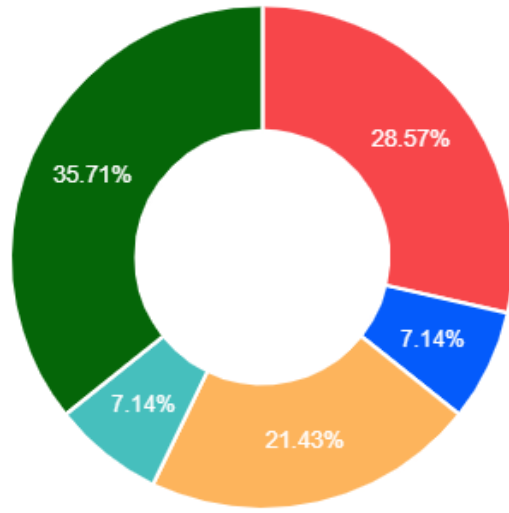

5. Ability to integrate content with other courses

7. Lecture was.