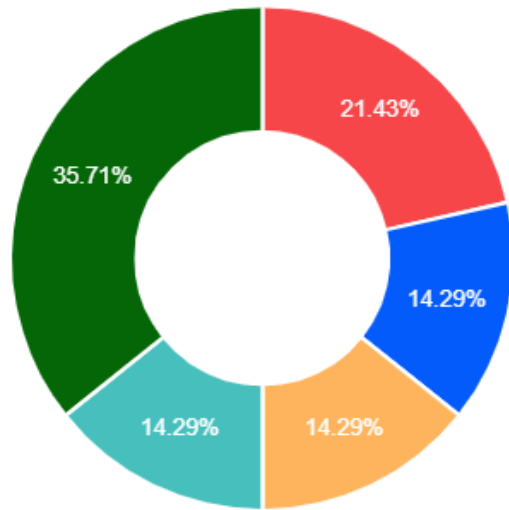

6. Accessibility of the teacher in and out of the class

7. Lecture was.

8. Subject coverage was

9. Nature of delivery was

10. Whether questions from students were encouraged

11. Presentation of the lecture was.

12. Overall rating

Suggestions

1. Very bad