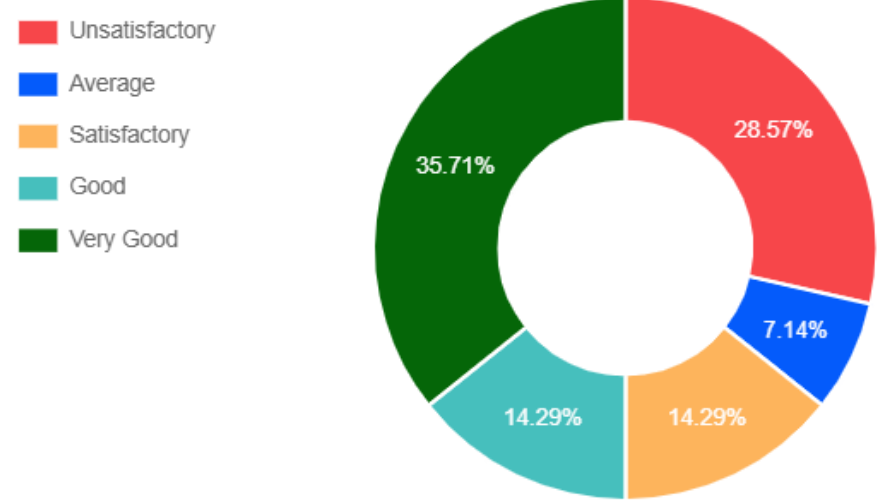

3. Sincerity/commitment of the teacher