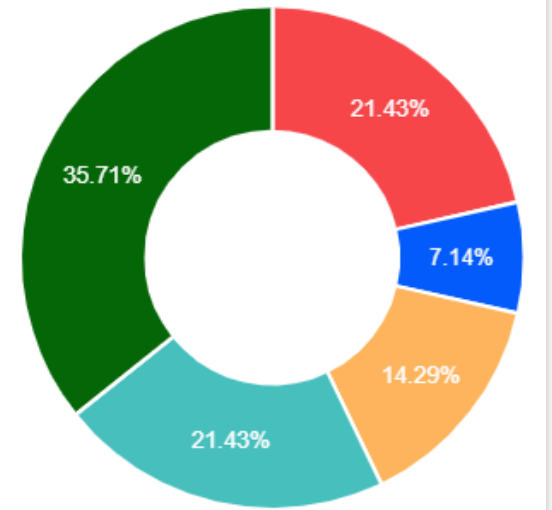

6. Accessibility of the teacher in and out of the class

7. Lecture was.

8. Subject coverage was

9. Nature of delivery was

10. Whether questions from students were encouraged

11. Presentation of the lecture was.

12. Overall rating

Suggestions

1. Very bad