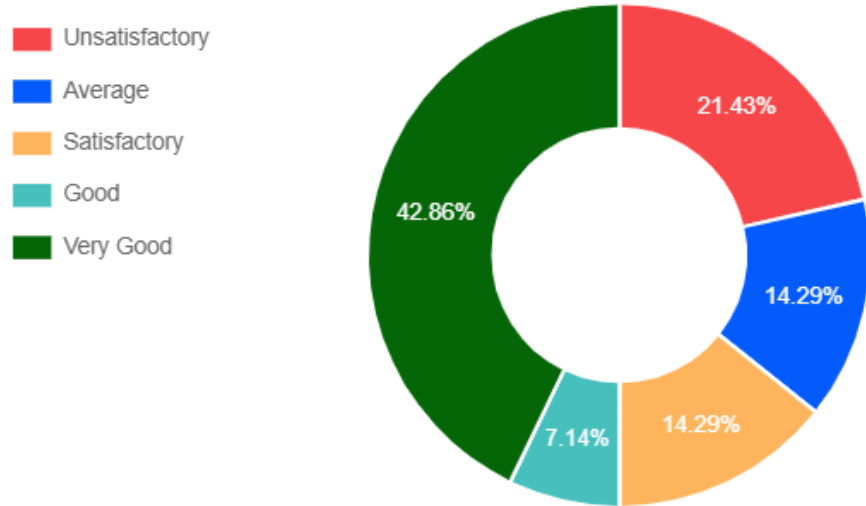

Total 14 Response Found

Minimum 13 response needed to generate Pie Chart. Response found 0

[Academics](#) / Feedback / Students' Feedback on Teacher

Students' Feedback

Based on 14 Response

1. Knowledge base of the teachers perceived by you