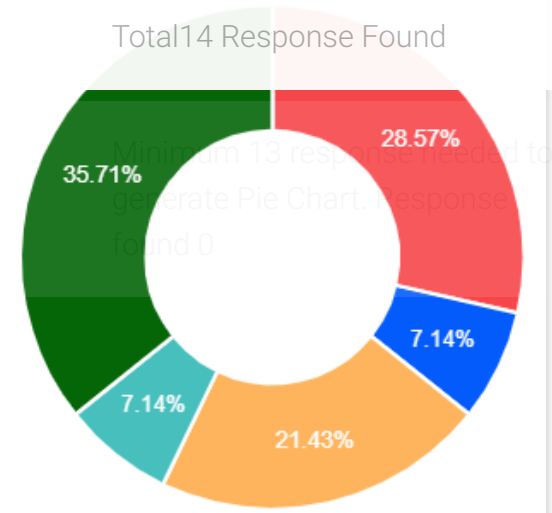

6. Accessibility of the teacher in and out of the class

8. Subject coverage was