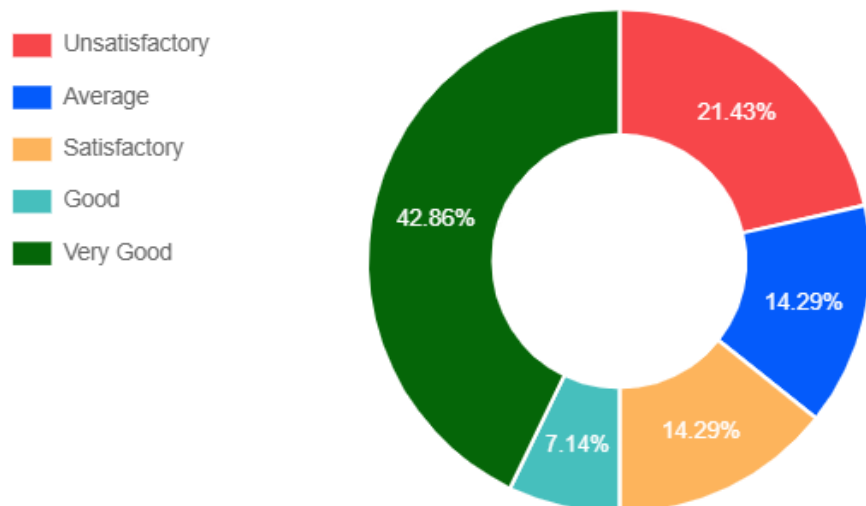

4. Interest about the subject generated by the teacher