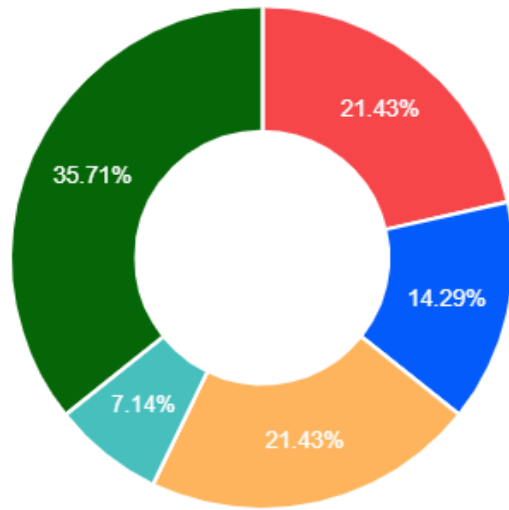

9. Nature of delivery was