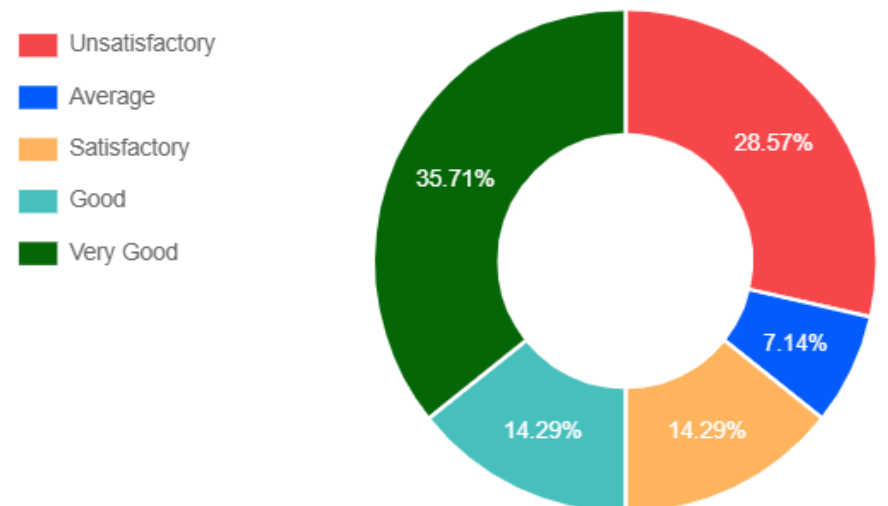

Total 14 Response Found

Minimum 13 response needed to generate Pie Chart. Response found 0

[Academics](#) / Feedback / Students' Feedback on Teacher

Students' Feedback

Based on 14 Response

1. Knowledge base of the teachers perceived by you

2. Communication skill in terms of articulation & comprehensibility

3. Sincerity/commitment of the teacher

4. Interest about the subject generated by the teacher

5. Ability to integrate content with other courses