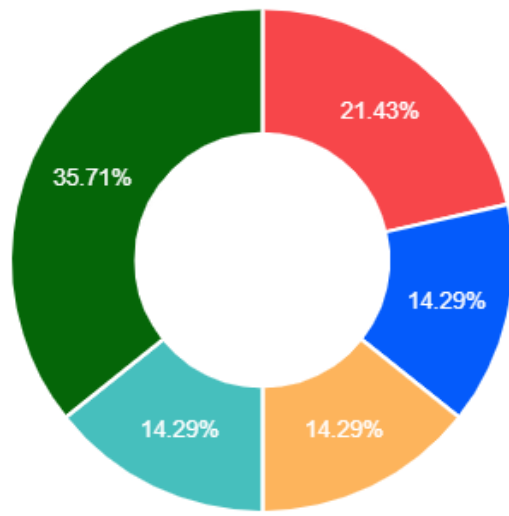

6. Accessibility of the teacher in and out of the class

7. Lecture was.

8. Subject coverage was

9. Nature of delivery was

10. Whether questions from students were encouraged

11. Presentation of the lecture was.

12. Overall rating

Suggestions

1. Very bad