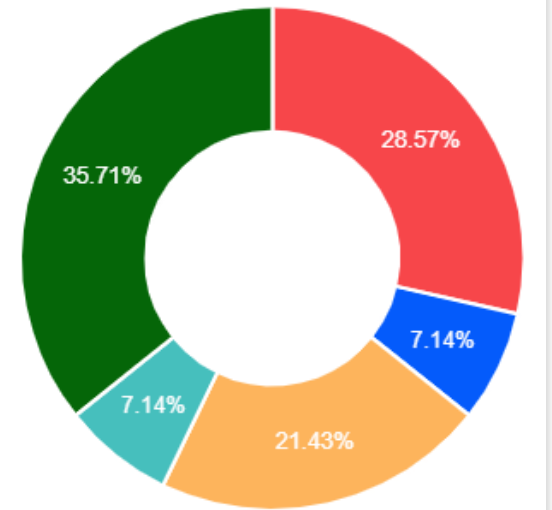

6. Accessibility of the teacher in and out of the class

7. Lecture was.

8. Subject coverage was

9. Nature of delivery was

10. Whether questions from students were encouraged

11. Presentation of the lecture was.

12. Overall rating

Suggestions

1. Very bad