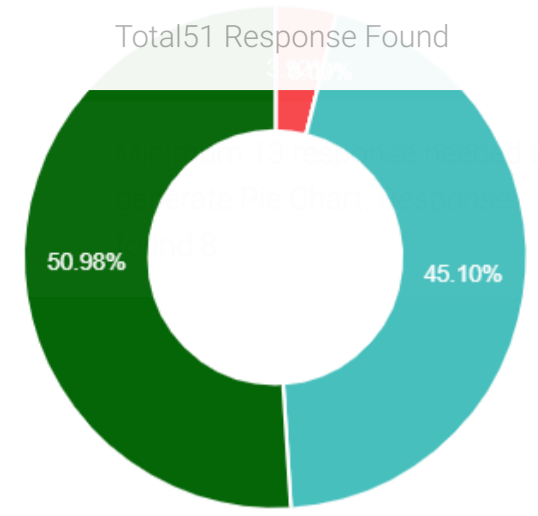

6. Accessibility of the teacher in and out of the class

8. Subject coverage was