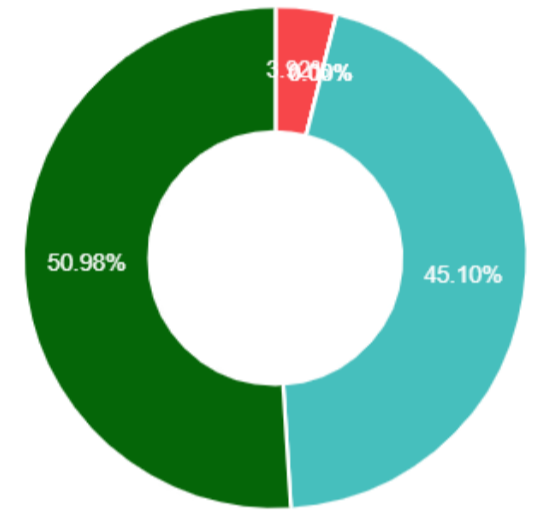

6. Accessibility of the teacher in and out of the class

7. Lecture was.

8. Subject coverage was

9. Nature of delivery was

10. Whether questions from students were encouraged

11. Presentation of the lecture was.

12. Overall rating

Suggestions

1. good
2. Excellent performance
3. excelent