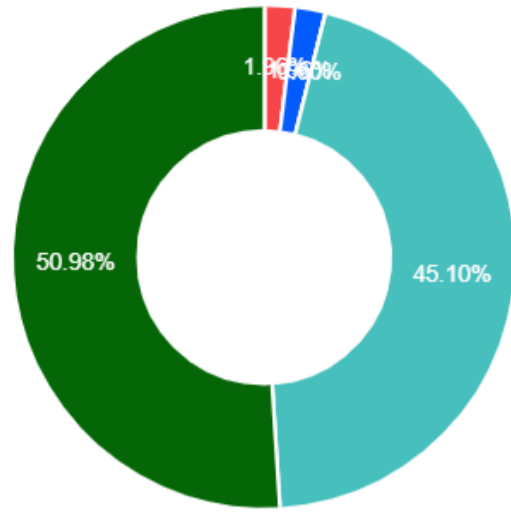

Total 51 Response Found

Minimum 11 responses needed to generate Pie Chart. Response found 51

Academics / Feedback / Students' Feedback on Teacher

Students' Feedback

Based on 51 Response

1. Knowledge base of the teachers perceived by you

2. Communication skill in terms of articulation & comprehensibility

3. Sincerity/commitment of the teacher

4. Interest about the subject generated by the teacher

5. Ability to integrate content with other courses

6. Accessibility of the teacher in and out of the class

7. Lecture was.

8. Subject coverage was

9. Nature of delivery was

10. Whether questions from students were encouraged

11. Presentation of the lecture was.