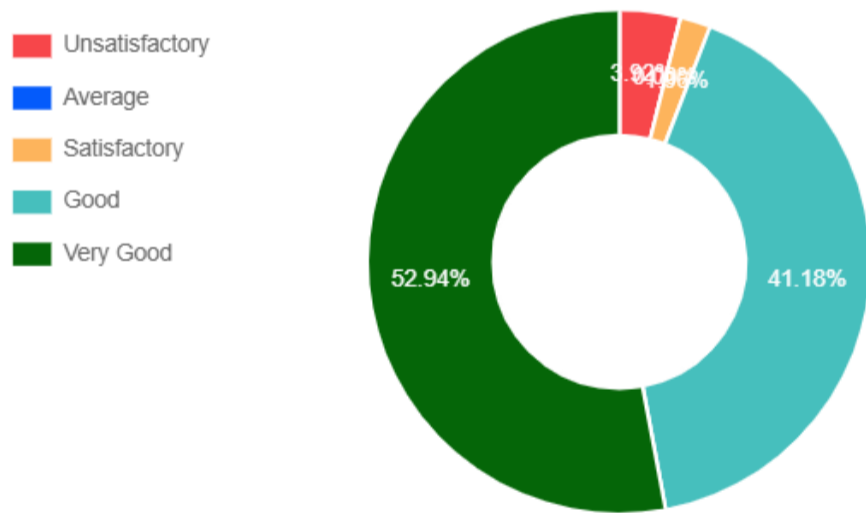

Total 51 Response Found

Minimum 11 responses needed to generate Pie Chart. Response found 51

Academics / Feedback / Students' Feedback on Teacher

Students' Feedback

Based on 51 Response

1. Knowledge base of the teachers perceived by you

2. Communication skill in terms of articulation & comprehensibility

3. Sincerity/commitment of the teacher

4. Interest about the subject generated by the teacher

5. Ability to integrate content with other courses