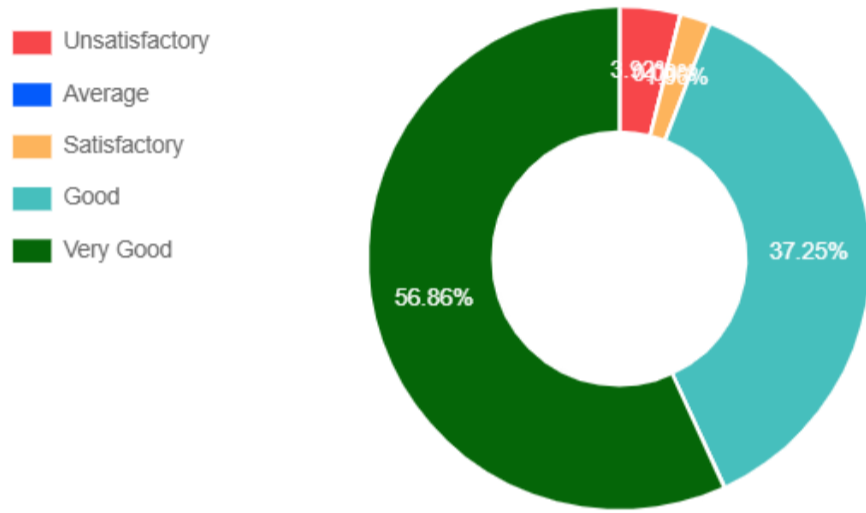

Total 51 Response Found

Minimum 11 responses needed to generate Pie Chart. Response found 51

Academics / Feedback / Students' Feedback on Teacher

Students' Feedback

Based on 51 Response

1. Knowledge base of the teachers perceived by you

2. Communication skill in terms of articulation & comprehensibility

3. Sincerity/commitment of the teacher

4. Interest about the subject generated by the teacher

5. Ability to integrate content with other courses