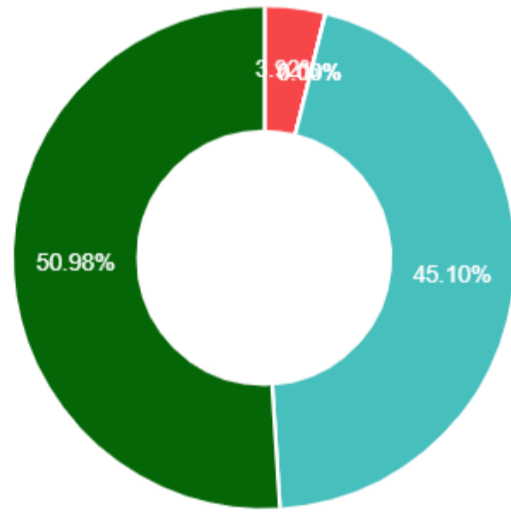

6. Accessibility of the teacher in and out of the class

7. Lecture was.

8. Subject coverage was

9. Nature of delivery was

10. Whether questions from students were encouraged

11. Presentation of the lecture was.

12. Overall rating

Suggestions

1. good
2. Excellent performance
3. excelent