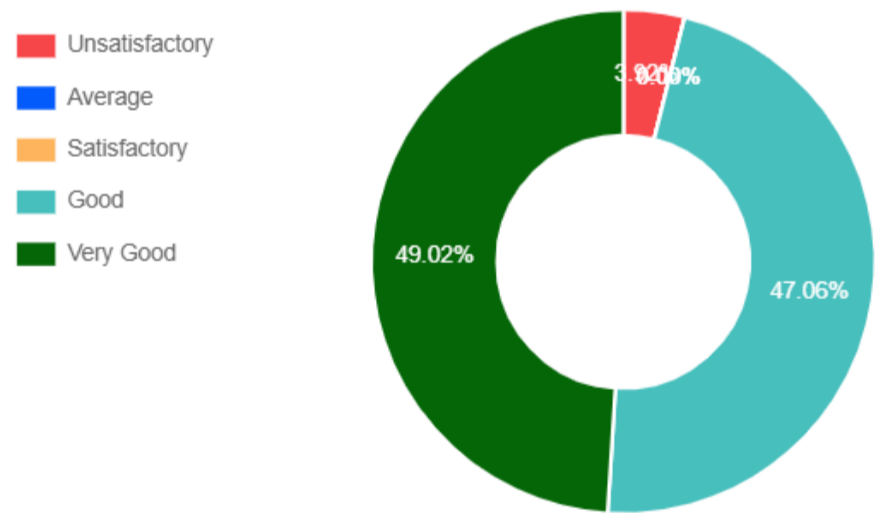

Total 51 Response Found

Minimum 11 responses needed to generate Pie Chart. Response found 51

Academics / Feedback / Students' Feedback on Teacher

Students' Feedback

Based on 51 Response

1. Knowledge base of the teachers perceived by you

2. Communication skill in terms of articulation & comprehensibility

3. Sincerity/commitment of the teacher

4. Interest about the subject generated by the teacher

5. Ability to integrate content with other courses