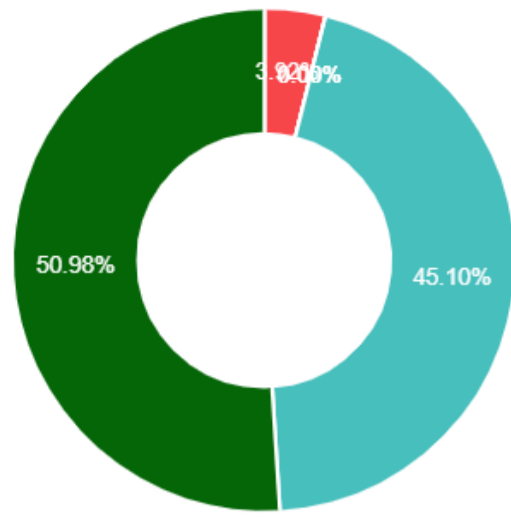

6. Accessibility of the teacher in and out of the class

7. Lecture was.

8. Subject coverage was

9. Nature of delivery was

10. Whether questions from students were encouraged

11. Presentation of the lecture was.

12. Overall rating

Suggestions

1. good
2. Excellent performance
3. excelent