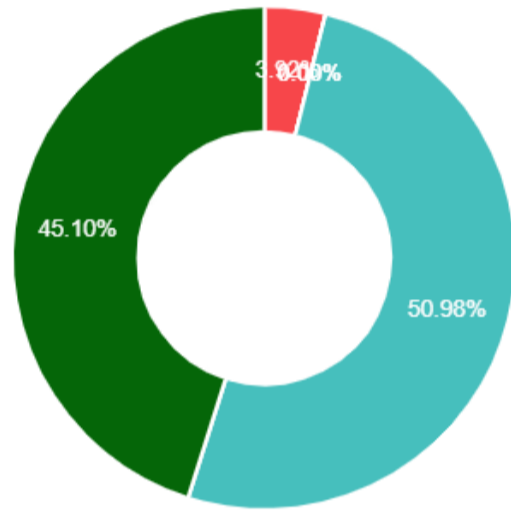

Total 51 Response Found

Minimum 11 responses needed to generate Pie Chart. Response found 51

Academics / Feedback / Students' Feedback on Teacher

Students' Feedback

Based on 51 Response

1. Knowledge base of the teachers perceived by you

2. Communication skill in terms of articulation & comprehensibility

3. Sincerity/commitment of the teacher

4. Interest about the subject generated by the teacher

5. Ability to integrate content with other courses

6. Accessibility of the teacher in and out of the class

7. Lecture was.

8. Subject coverage was

9. Nature of delivery was

10. Whether questions from students were encouraged

11. Presentation of the lecture was.