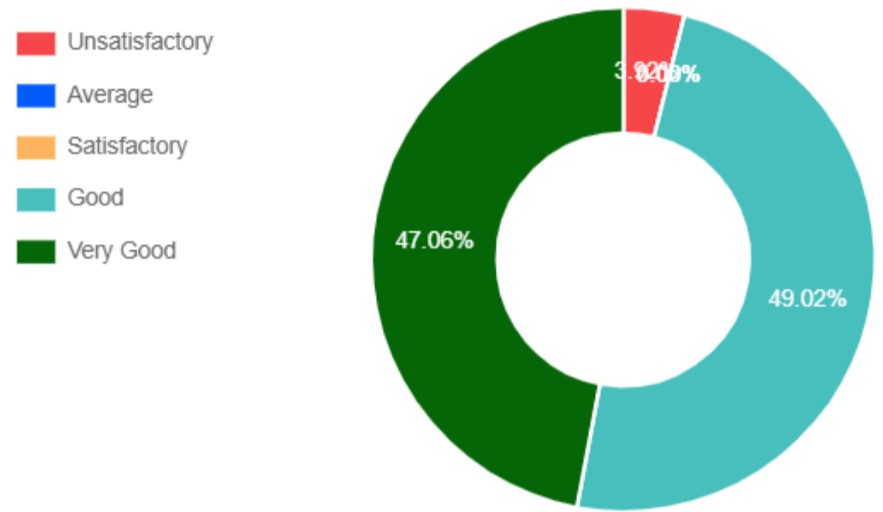

3. Sincerity/commitment of the teacher