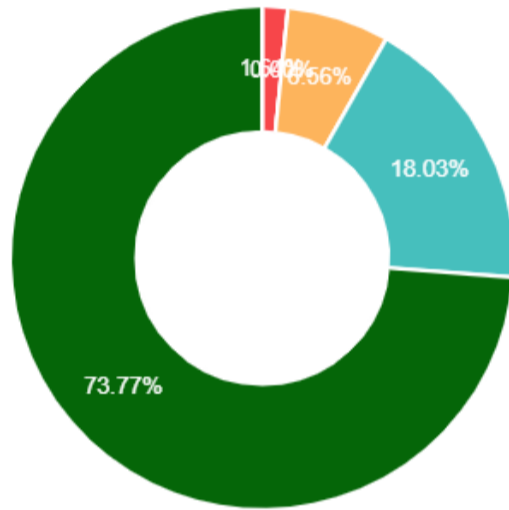

5. Ability to integrate content with other courses

6. Accessibility of the teacher in and out of the class

7. Lecture was.

8. Subject coverage was

9. Nature of delivery was

10. Whether questions from students were encouraged

11. Presentation of the lecture was.

12. Overall rating