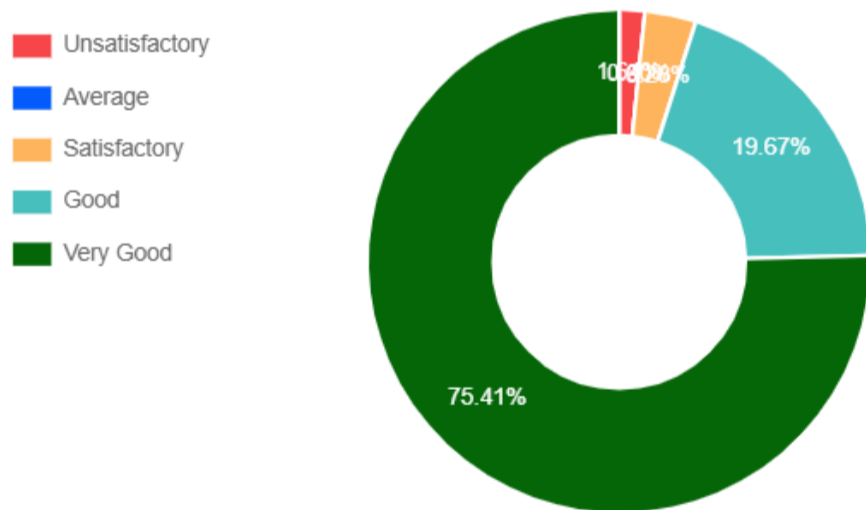

### Students' Feedback

Based on 61 Response

1. Knowledge base of the teachers perceived by you

2. Communication skill in terms of articulation & comprehensibility

3. Sincerity/commitment of the teacher

4. Interest about the subject generated by the teacher