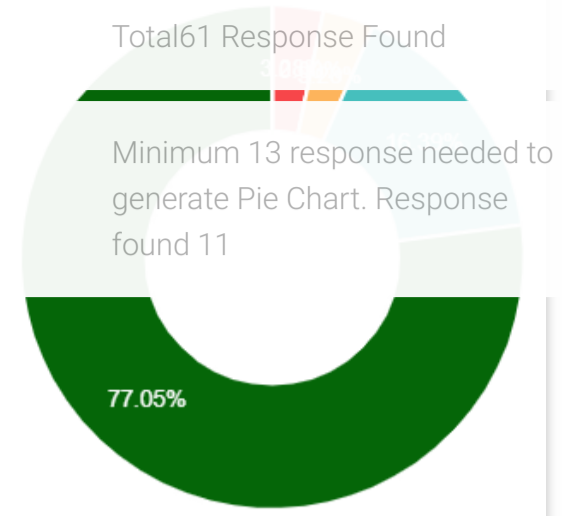

6. Accessibility of the teacher in and out of the class

8. Subject coverage was