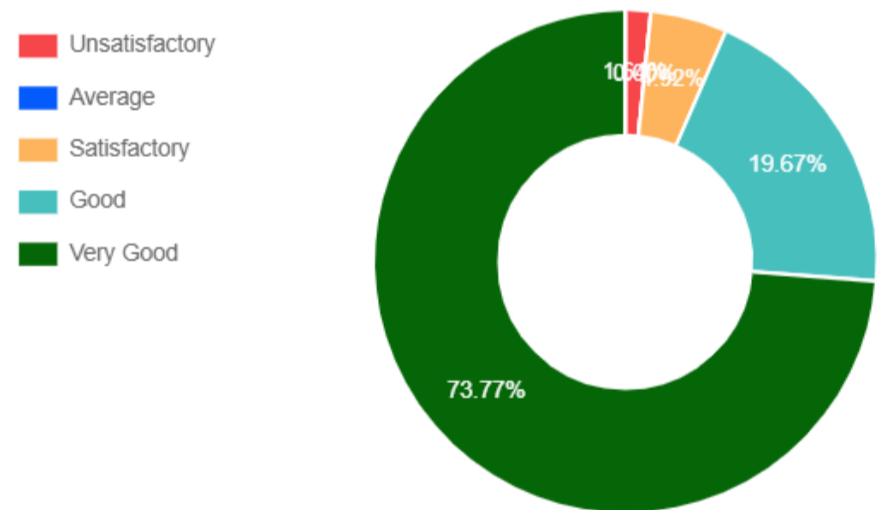

### Students' Feedback

Based on 61 Response

1. Knowledge base of the teachers perceived by you

2. Communication skill in terms of articulation & comprehensibility

3. Sincerity/commitment of the teacher

4. Interest about the subject generated by the teacher