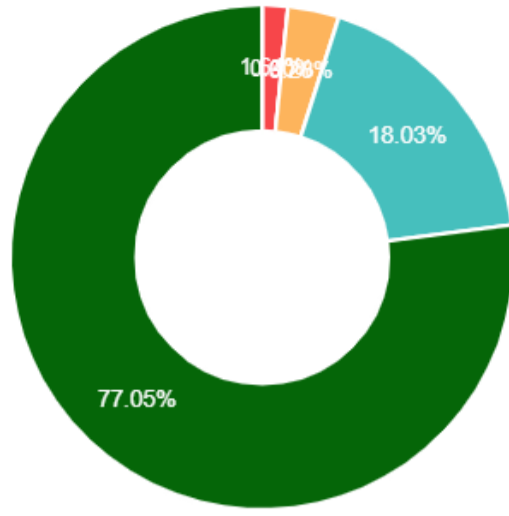

### Students' Feedback

Based on 61 Response

1. Knowledge base of the teachers perceived by you

2. Communication skill in terms of articulation & comprehensibility

3. Sincerity/commitment of the teacher

4. Interest about the subject generated by the teacher

5. Ability to integrate content with other courses

6. Accessibility of the teacher in and out of the class

7. Lecture was.

8. Subject coverage was

9. Nature of delivery was

10. Whether questions from students were encouraged