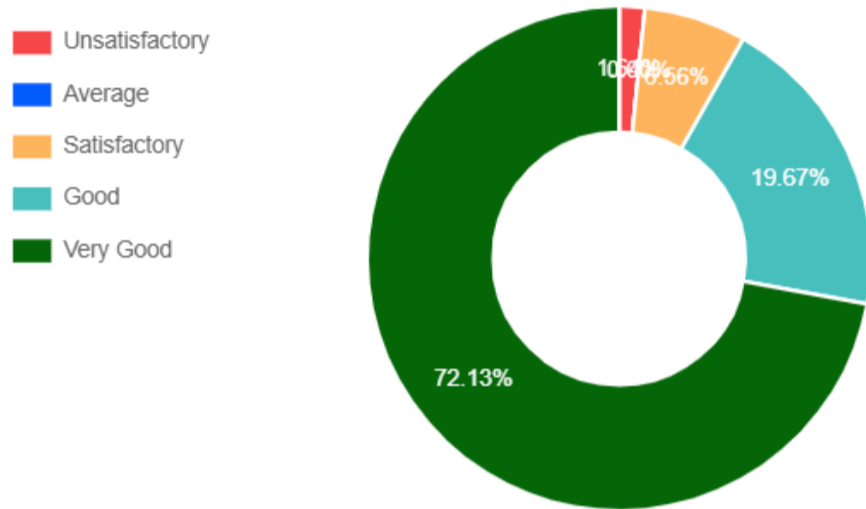

Total 61 Response Found

Minimum 13 response needed to generate Pie Chart. Response found 11

[Academics](#) / Feedback / Students' Feedback on Teacher

Students' Feedback

Based on 61 Response

1. Knowledge base of the teachers perceived by you

2. Communication skill in terms of articulation & comprehensibility