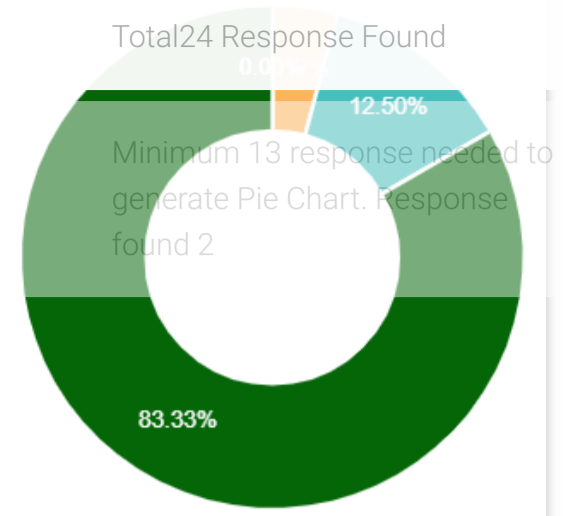

6. Accessibility of the teacher in and out of the class

8. Subject coverage was