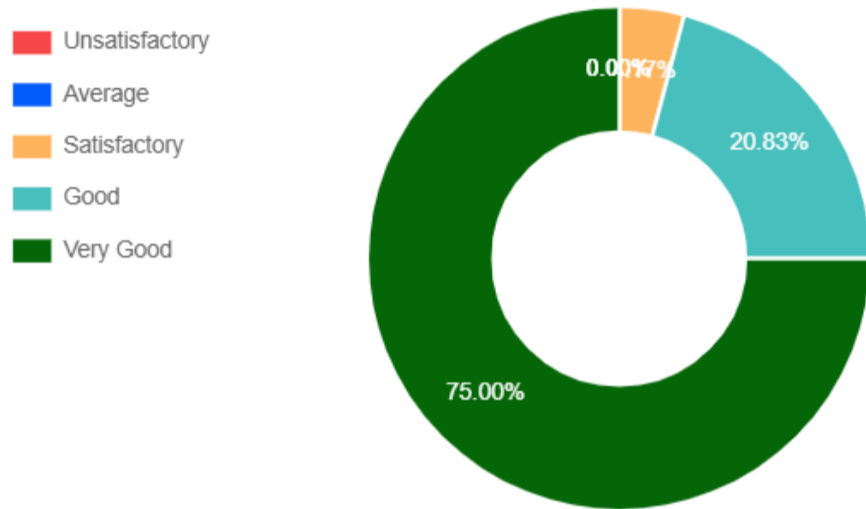

Total 24 Response Found

Minimum 13 response needed to generate Pie Chart. Response found 2

[Academics](#) / Feedback / Students' Feedback on Teacher

Students' Feedback

Based on 24 Response

1. Knowledge base of the teachers perceived by you