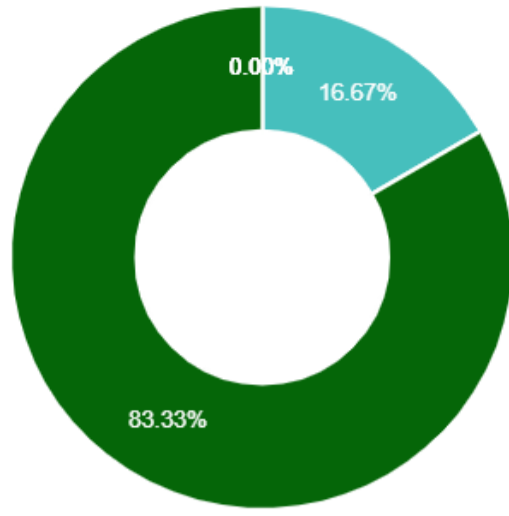

5. Ability to integrate content with other courses

7. Lecture was.