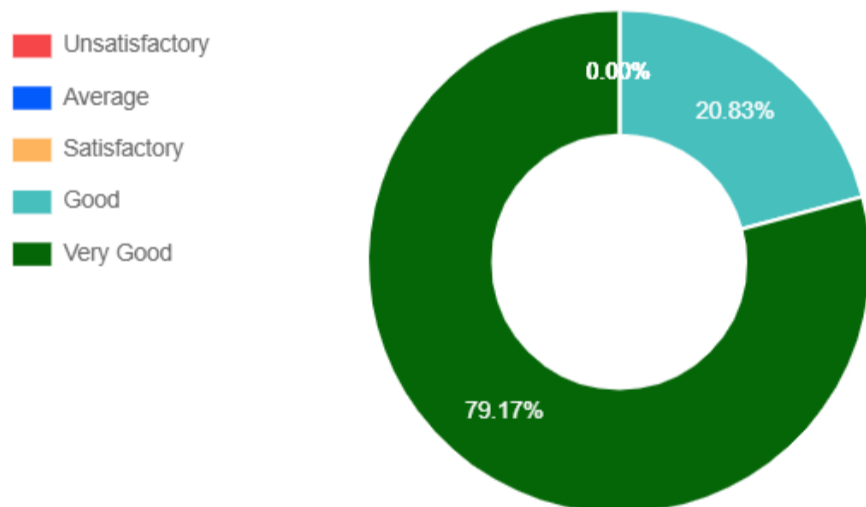

4. Interest about the subject generated by the teacher