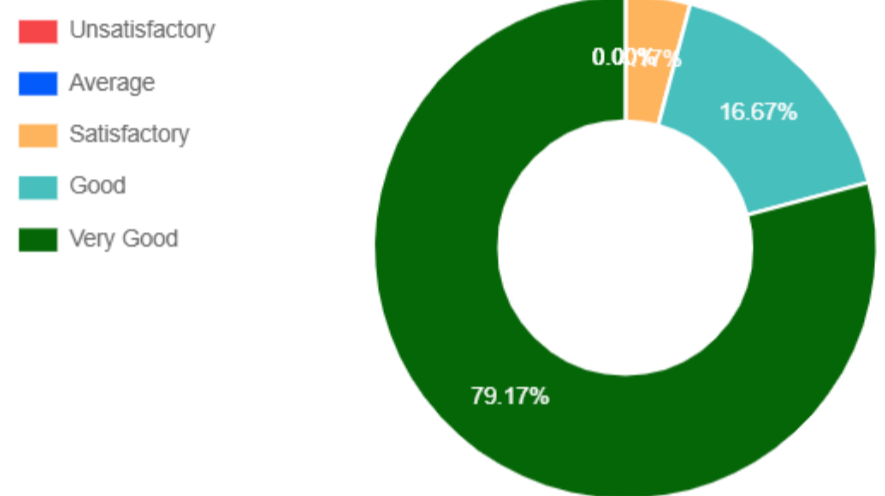

3. Sincerity/commitment of the teacher