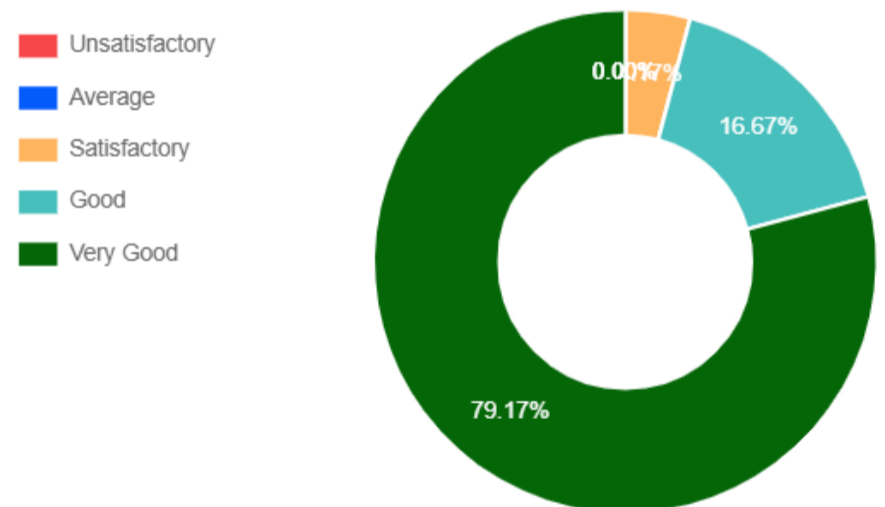

Total 24 Response Found

Minimum 13 response needed to generate Pie Chart. Response found 2

[Academics](#) / Feedback / Students' Feedback on Teacher

Students' Feedback

Based on 24 Response

1. Knowledge base of the teachers perceived by you

2. Communication skill in terms of articulation & comprehensibility

3. Sincerity/commitment of the teacher

4. Interest about the subject generated by the teacher

5. Ability to integrate content with other courses