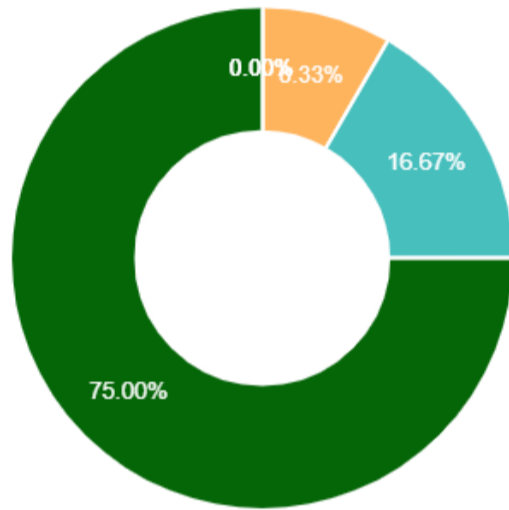

9. Nature of delivery was